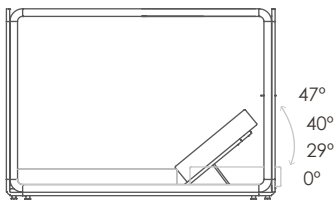

DETALLES / DETALHES / DETAILS / DÉTAILS

Reclining backrest with 4 positions