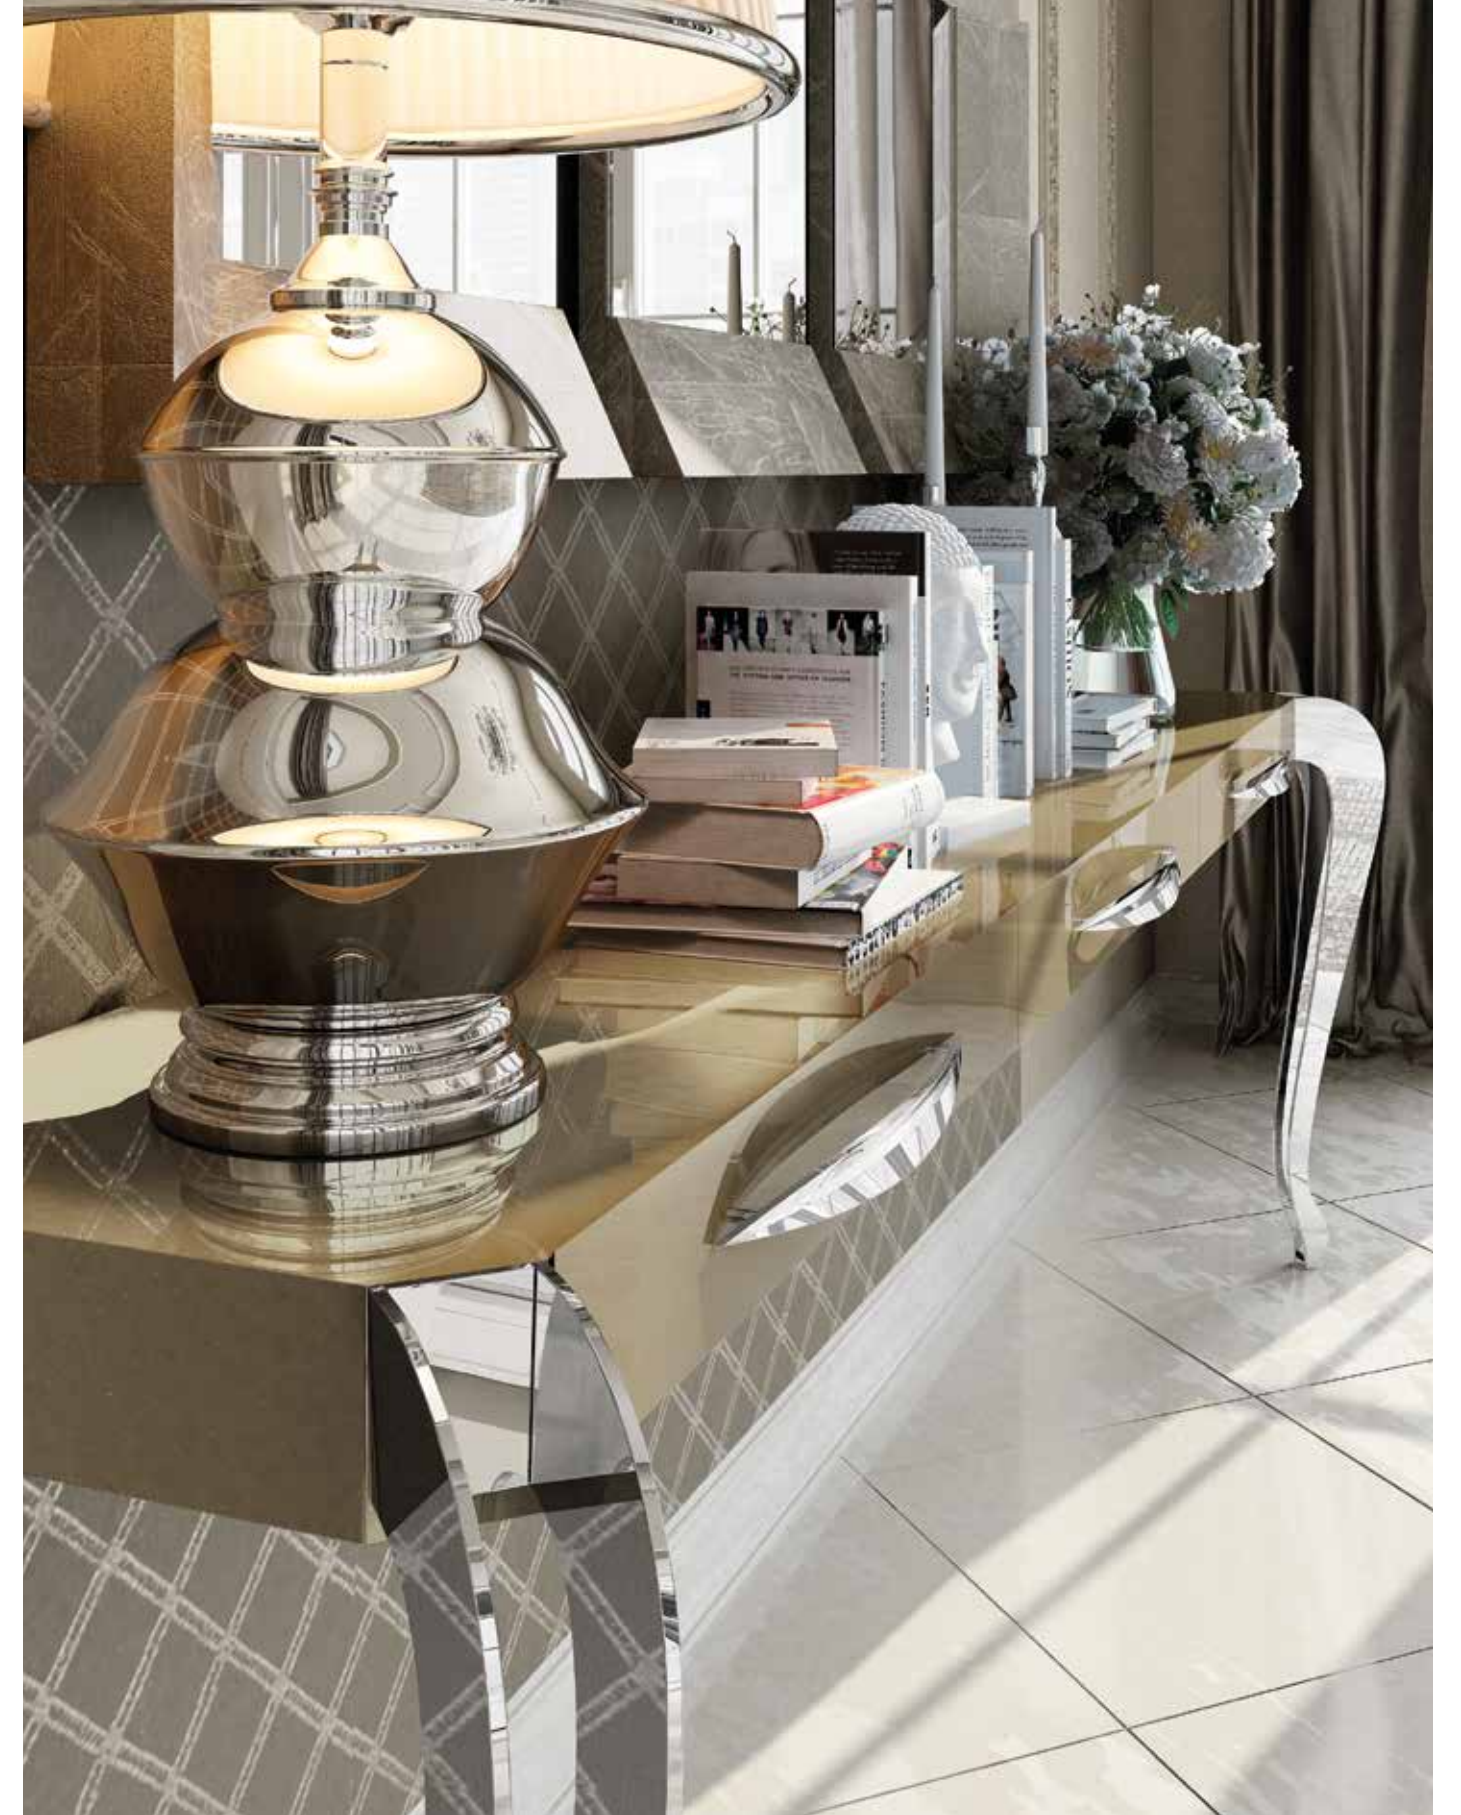

CII.03

Consola / Console Table

REF. 40203

COLOR 284
CROMADO / CHROME

Espejo / Mirror

REF. 53050

COLOR 210

CII.04