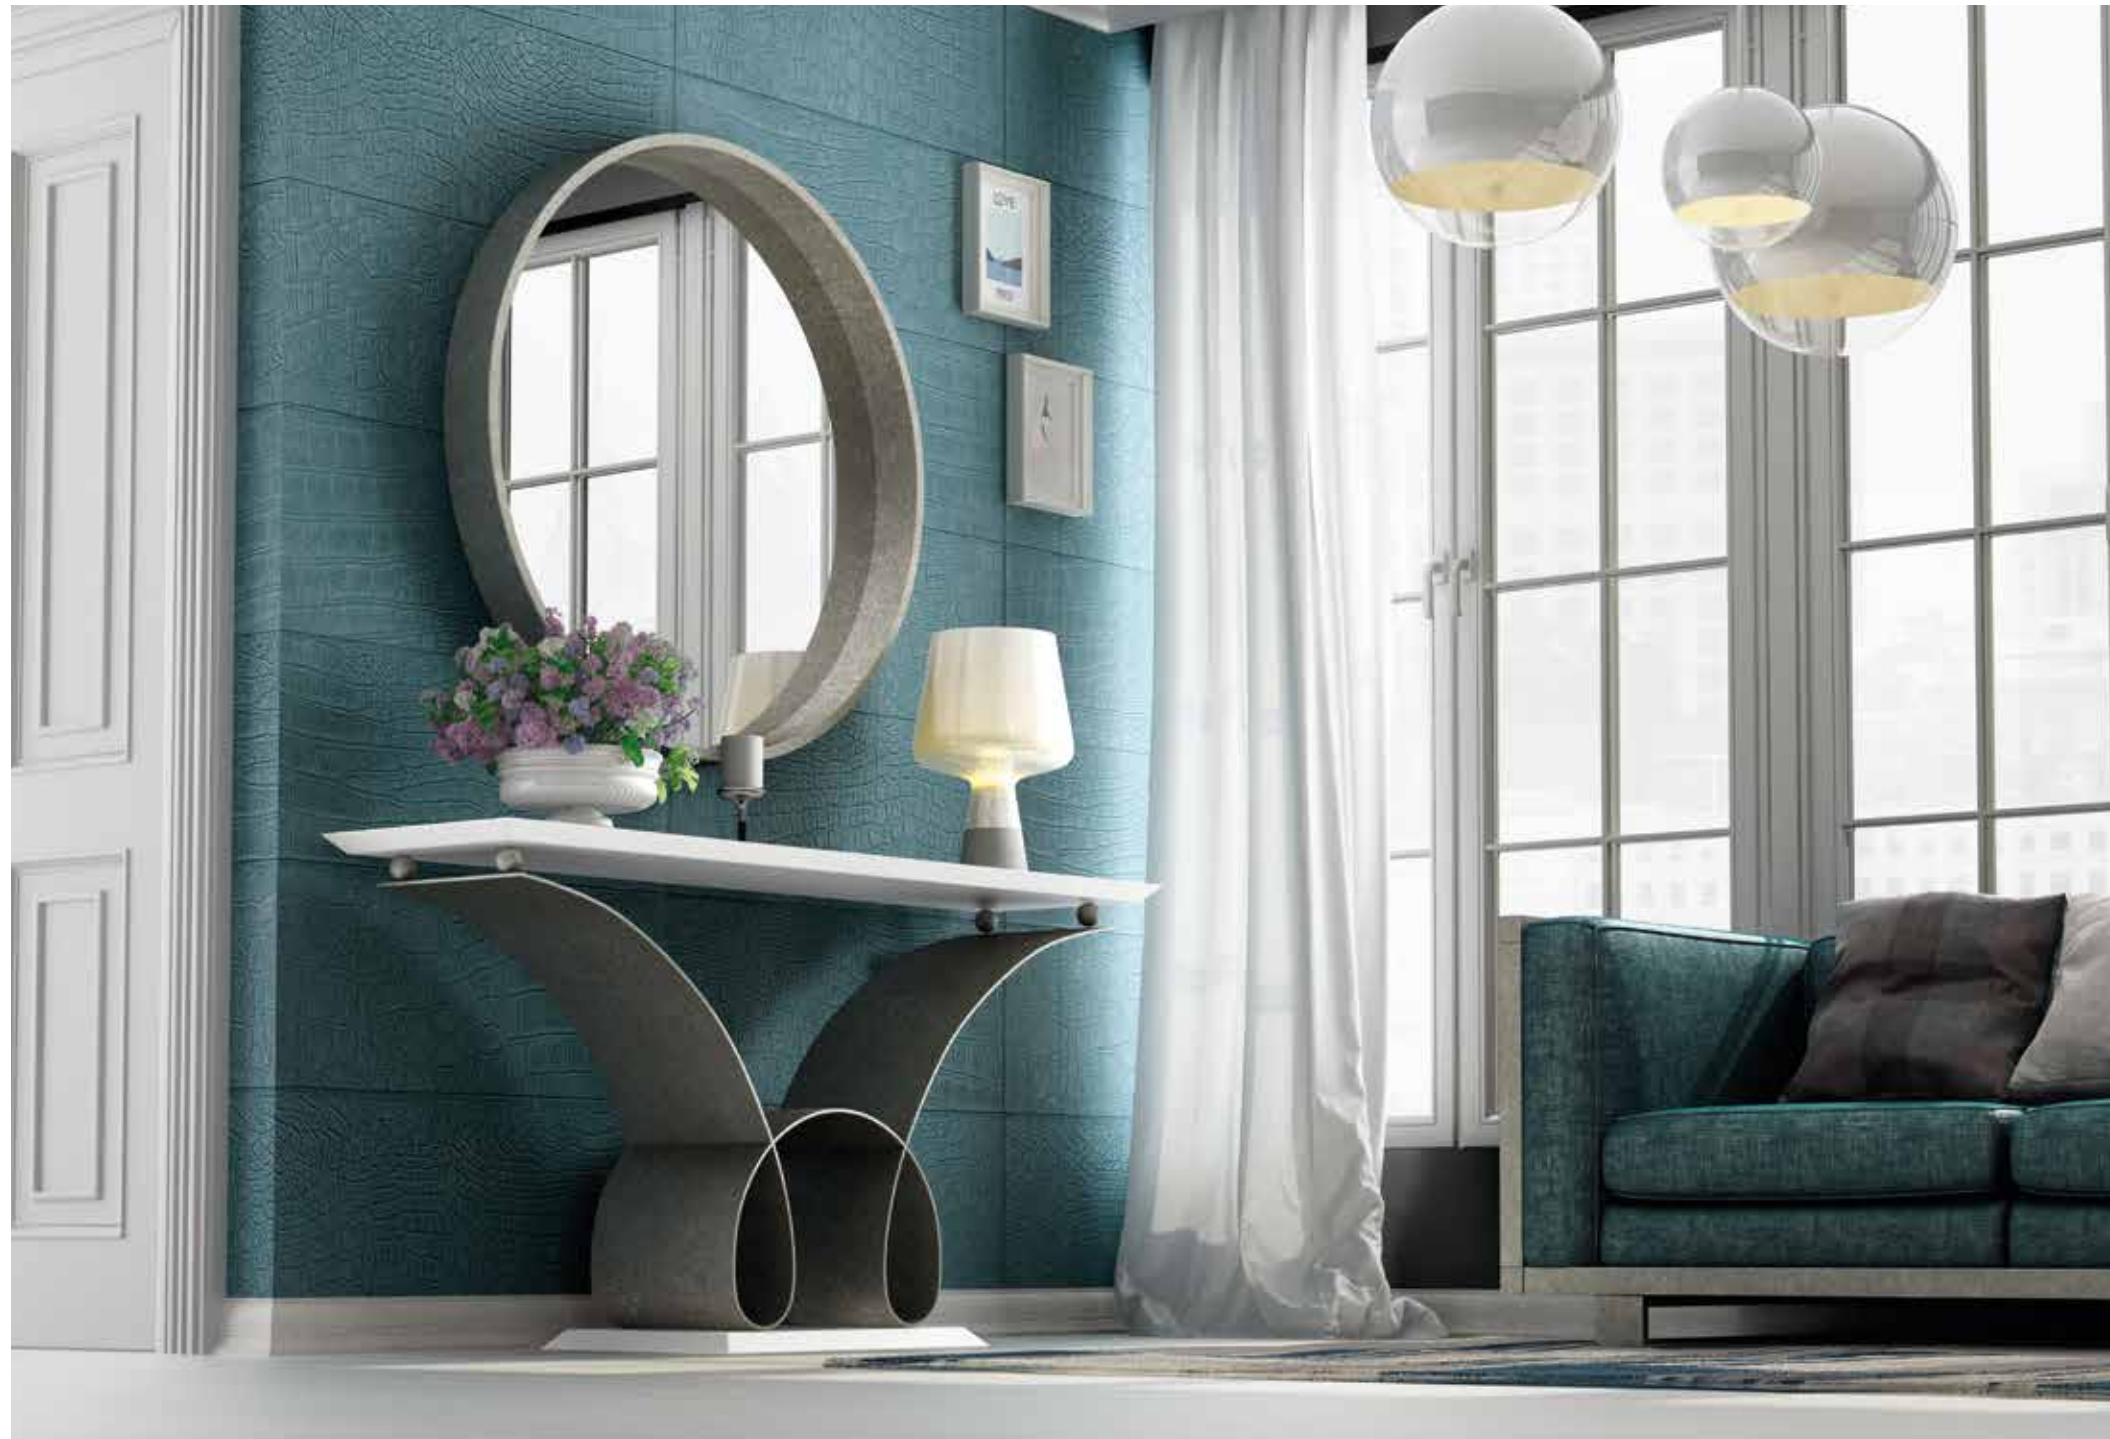

CII.07

Consola / Console Table
REF. 40231
COLOR 120
COLOR 314

Espejo / Mirror
REF. 58528
COLOR 314

CII.08

Consola / Console Table
REF. 40231
COLOR 045
COLOR 312

Espejo / Mirror
REF. 58528
COLOR 312