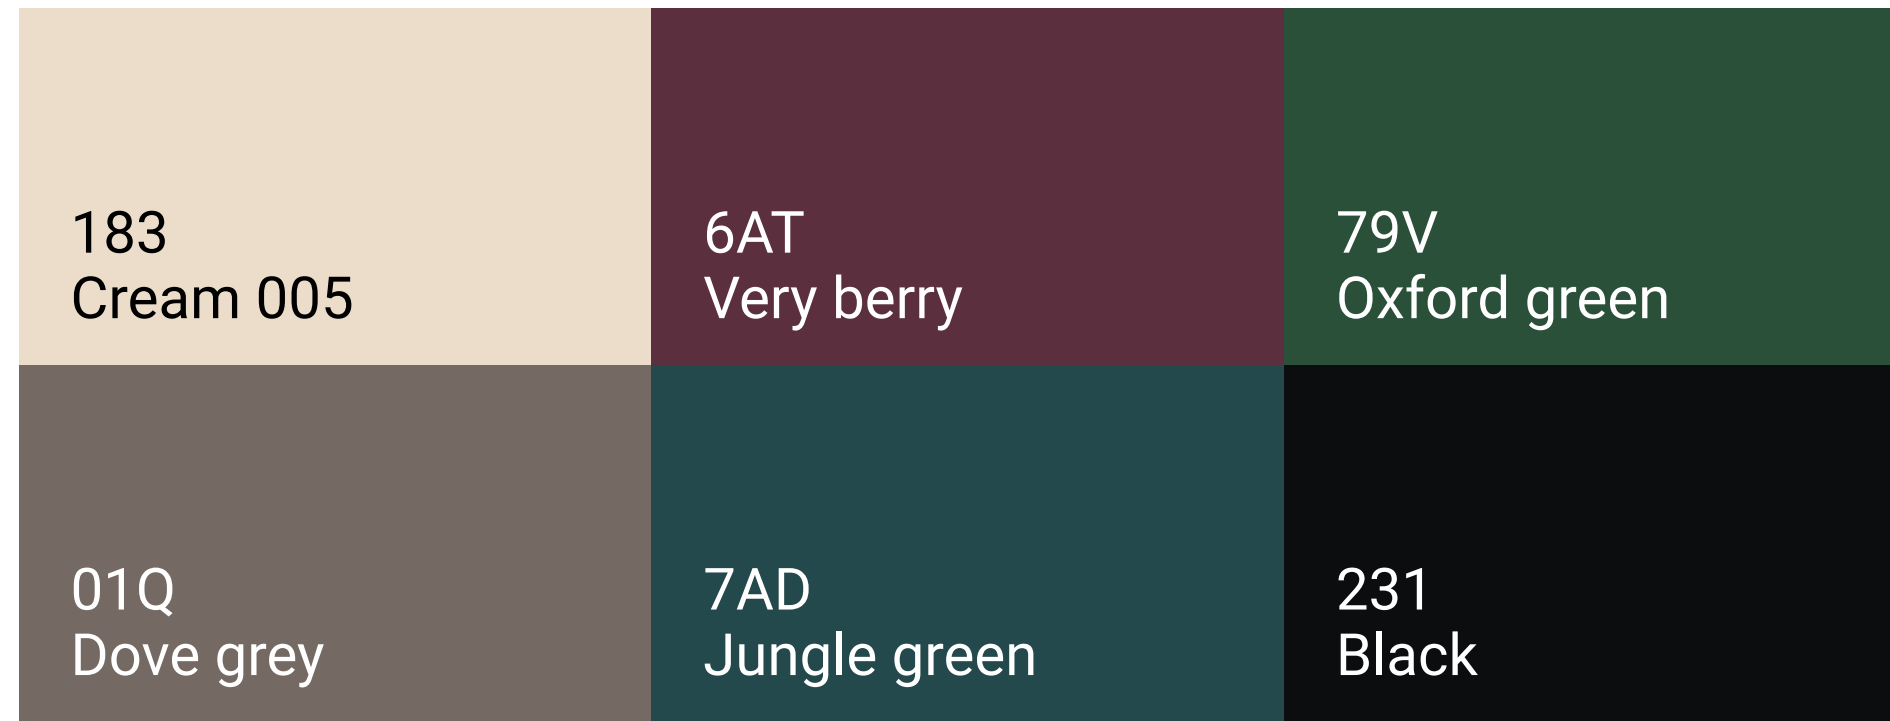

MELAMINE BASKET (FINSA DUO RANGE)