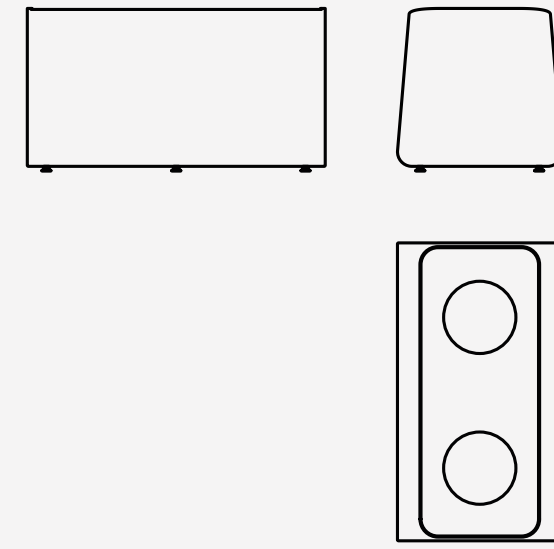

**Sarek
Basket 2**