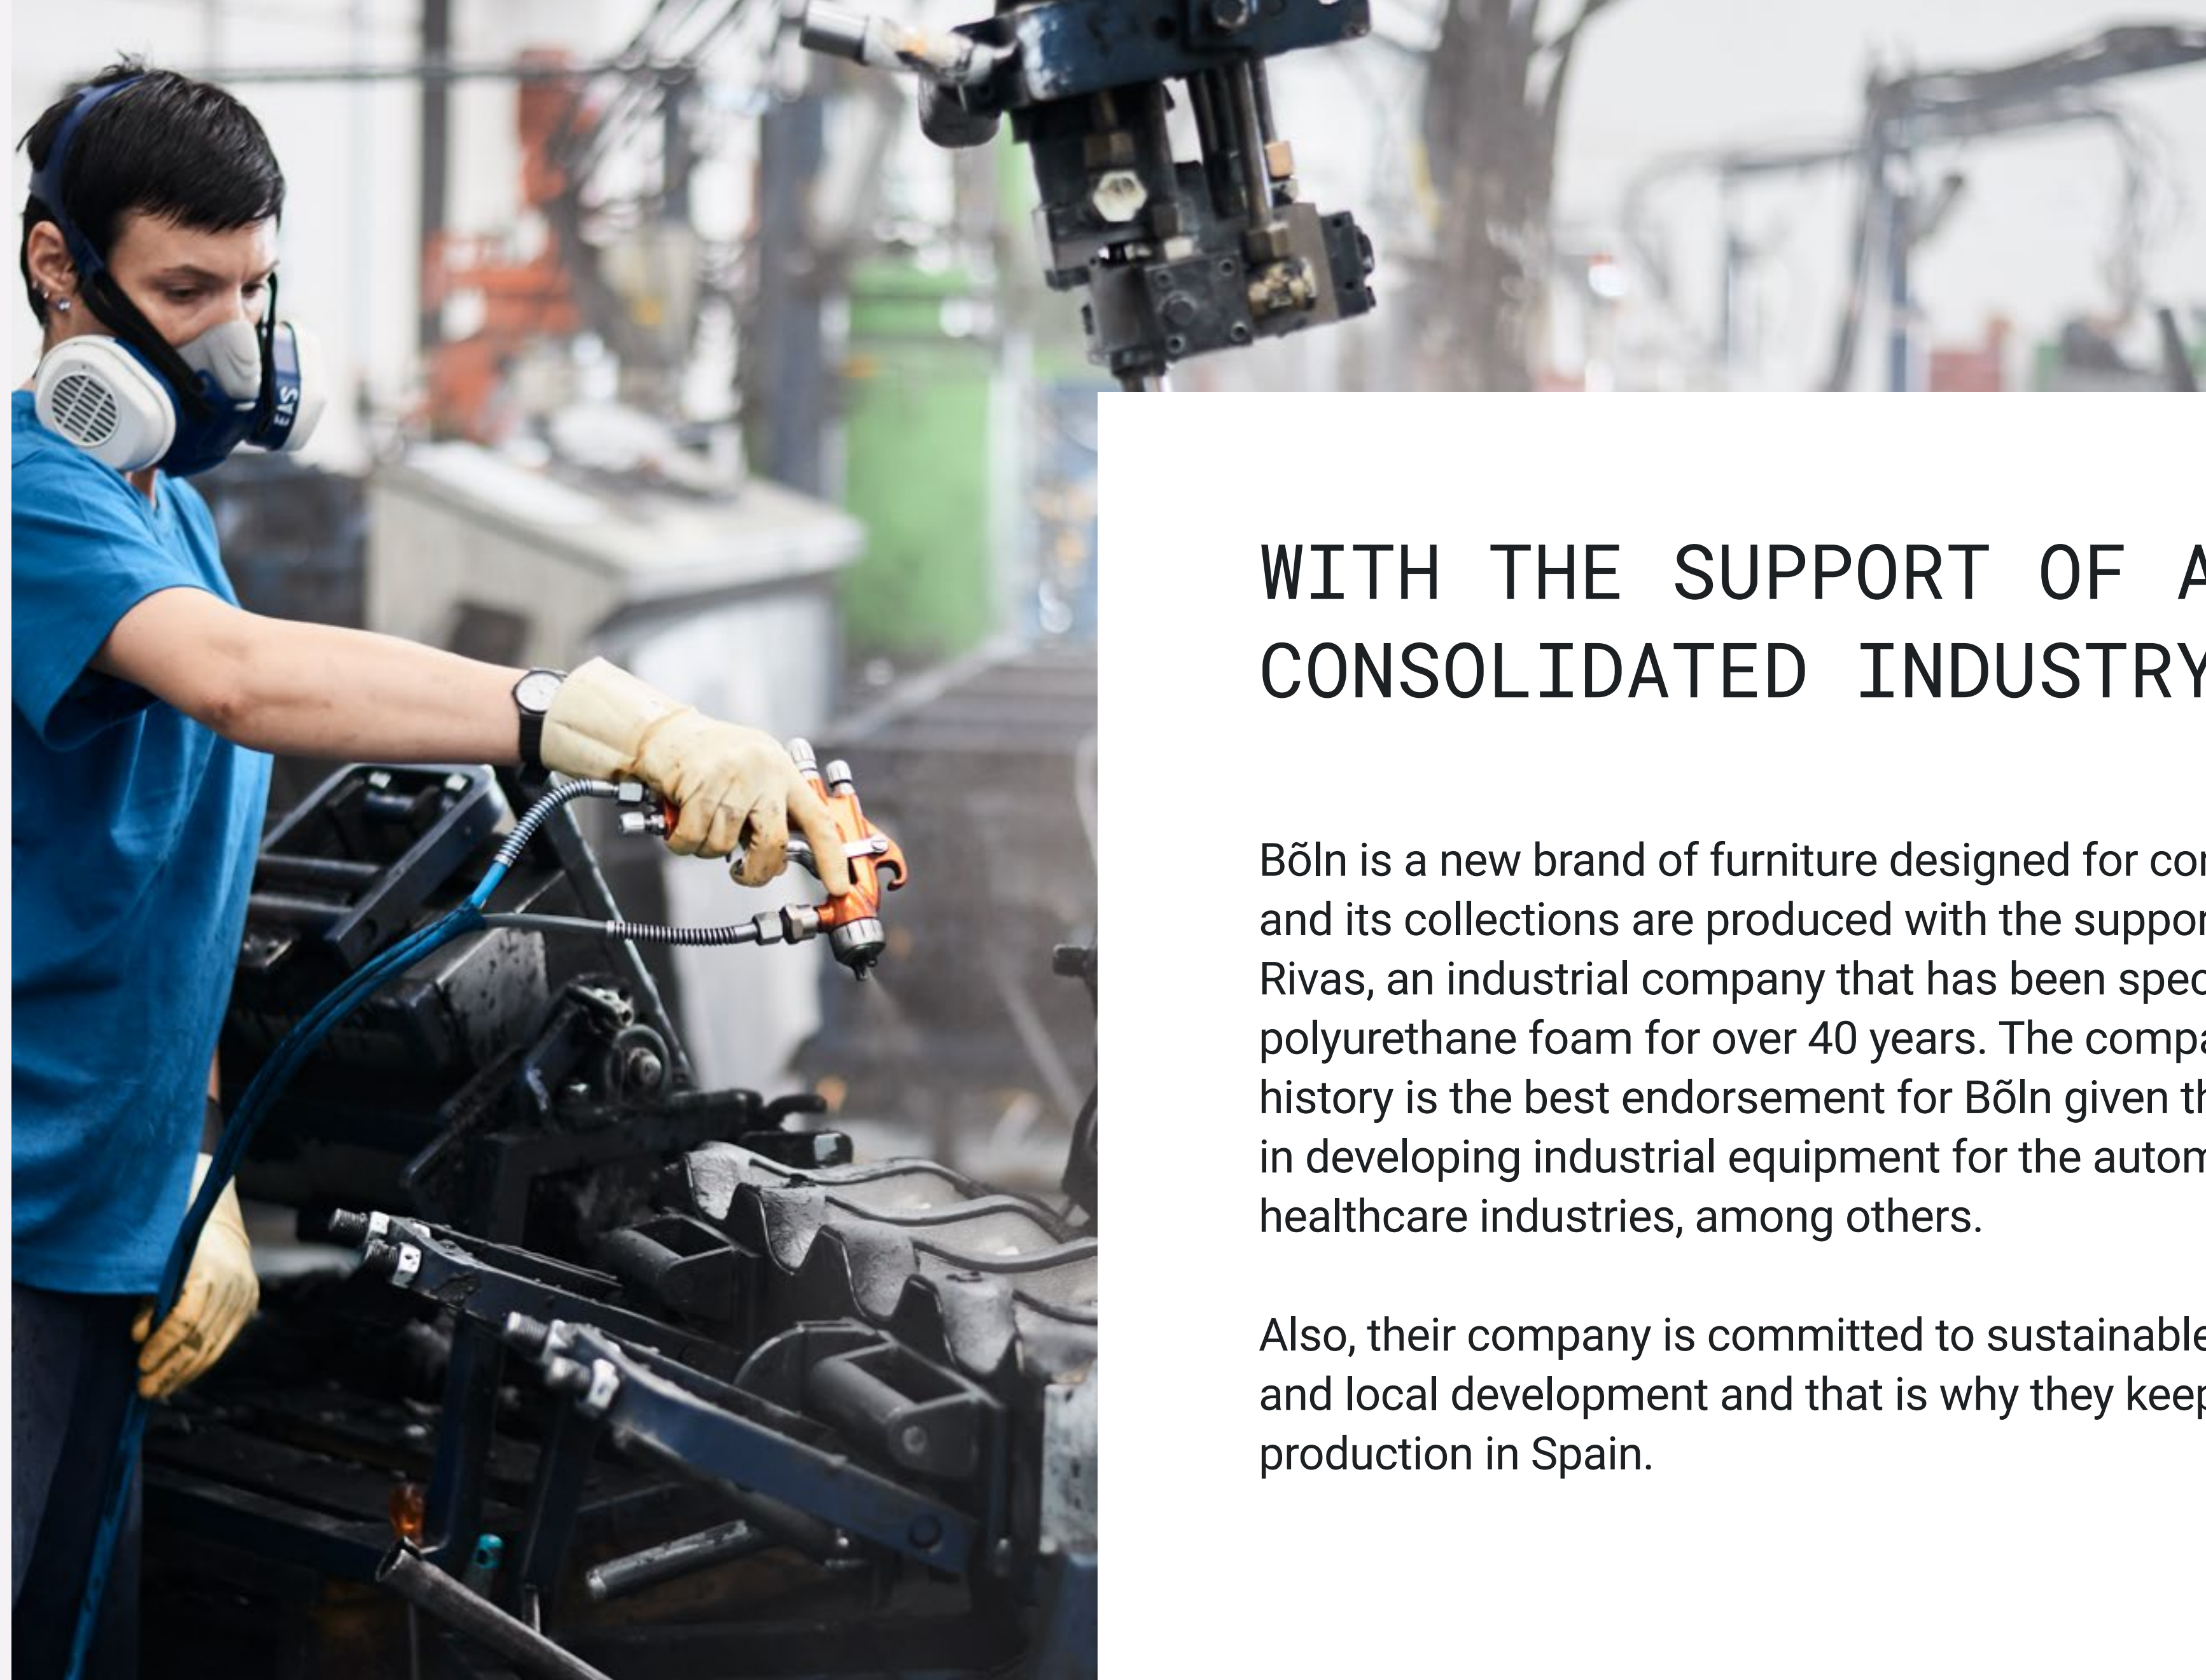

WITH THE SUPPORT OF A CONSOLIDATED INDUSTRY

Bõln is a new brand of furniture designed for contract spaces and its collections are produced with the support of Poliuretanos Rivas, an industrial company that has been specializing in injected polyurethane foam for over 40 years. The company's strong history is the best endorsement for Bõln given their experience in developing industrial equipment for the automotive, hotel and healthcare industries, among others.