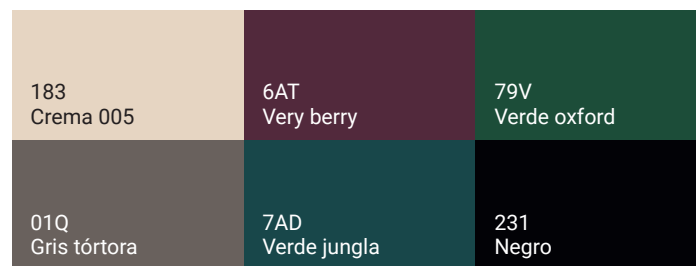

DM LACQUERED

BOARDS

Designers

Stone Designs is a cross-disciplinary design studio. It is based in Madrid but works worldwide on projects for interior design or products. This studio attended a special course on Flexyskin before working with Bōln on the development of the Abisko collection. A stylish range of stools created with their own experience in designing interiors and heavy-duty shared spaces.

STONE-DSGNS.COM