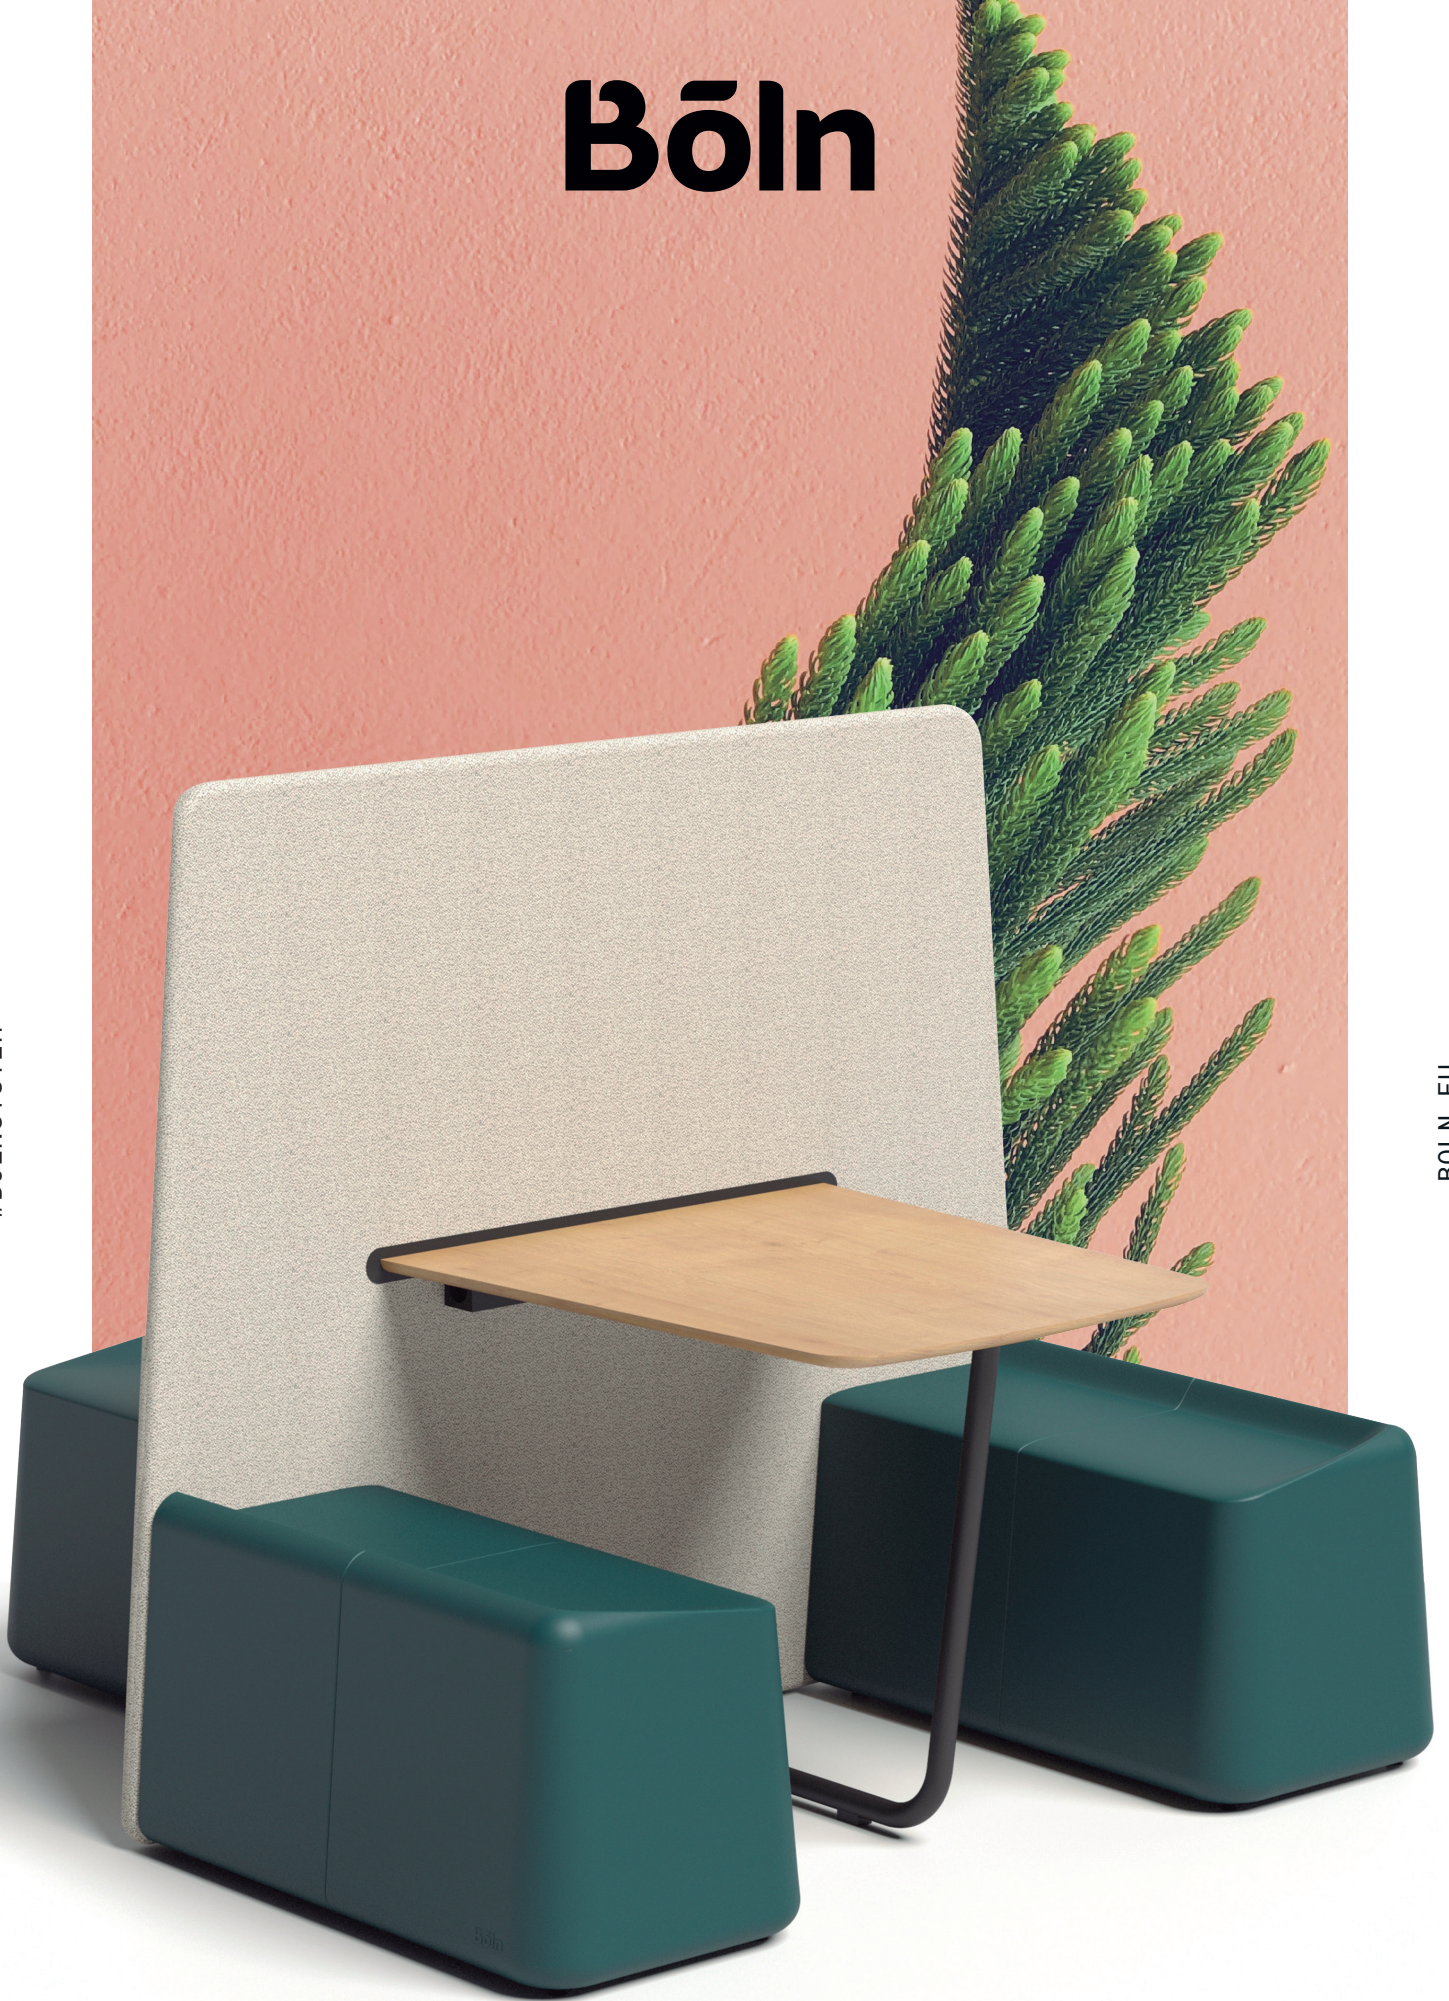

Bōln

#BOLNSYSTEM

BOLN . EU

SAREK

— DIVIDERS

Functional spaces

The range of Sarek accessories allows us to create settings of all types with panels, side tables or meeting tables or even workstations. Also, modules can integrate power outlets connected to technical floors.

Mobile and fixed arrangements

In environments that require flexibility, the weight of the modules is perfect to re-arrange them or to always keep the modules in the same place. Permanent structures used in shared spaces can be fixed with a clip.

**Sarek
L deployé divider**

**Sarek
High Fabric Divider + Table**

**Sarek
High Fabric Divider**

**Sarek
Low Fabric Divider**

METAL LACQUERED

UPHOLSTERY (GABRIEL)

BOARDS

Designers