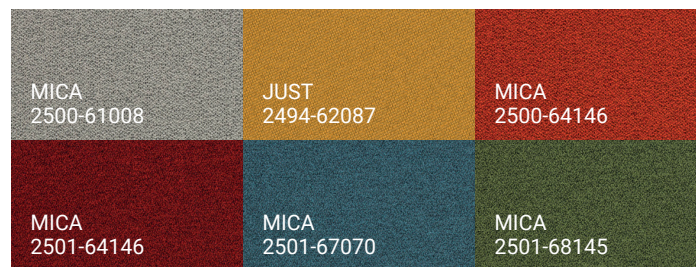

**Sarek
L deployé divider**

**Sarek
High Fabric Divider + Table**

**Sarek
High Fabric Divider**

**Sarek
Low Fabric Divider**

METAL LACQUERED

UPHOLSTERY (GABRIEL)

BOARDS

Designers