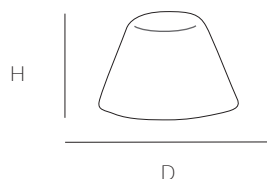

Ceiling hanging ceramic lamp, with direct suspension by cable and wired installation. It incorporates one LED 8,4w of 960 lumens. Suitable for outdoor

SIZE	REF. 723	
WIDTH	16 CM	6"
DEPTH	45,5 CM	18"
HEIGHT	10 CM	4"
N.W.	3 KG	
UN/BOX:	1/1	
BOX SIZE:	50X23X15 CM	
VOL:	0,017 M3	
G.W.:	3,2 KG	

Ceramic wall light, incorporating LED 4,5w of 500 lumens, wired installation. Suitable for outdoor

SIZE	REF. 721	
DIÁMETER	16 CM	6"
HEIGHT	10 CM	4"
N.W.	0,8 KG	
UN/BOX:	1/1	
BOX SIZE:	23X23X15 CM	
VOL:	0,008 M3	
G.W.:	1,00 KG	

Ceiling hanging ceramic lamp, with direct suspension by cable and wired installation. It incorporates one LED 4,5w of 500 lumens. Suitable for outdoor

SIZE	REF. 722	
DIÁMETER	16 CM	6"
HEIGHT	10 CM	4"
N.W.	0,8 KG	
UN/BOX:	1/1	
BOX SIZE:	23X23X15 CM	
VOL:	0,008 M3	
G.W.:	1,00 KG	

Ceramic structure lamp that incorporates LED 2,6w of 315 lumens, "one" touch ignition and USB recharge included. Suitable for outdoors.

SIZE	REF. 720	
DIÁMETER	16 CM	6"
HEIGHT	32 CM	12"
N.W.	0,8 KG	

UN/BOX:	1/1	
BOX SIZE:	23X23X40 CM	
VOL:	0,02 M3	
G.W.:	2,8 KG	