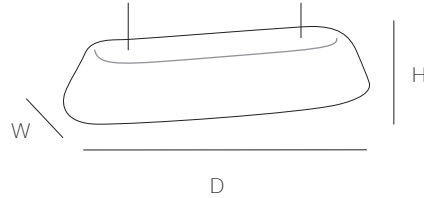

NORMAL

calma.

normal

DESIGN: ANDREU CARULLA

The Design:

Normal lamps seek for the essential form by simplifying geometry and material. Its classic and basic aesthetic contrasts with the unusual and rustic but at the same time sophisticated material. A collection made entirely in the Empordà with glazed ceramics from La Bisbal.

Ceiling hanging ceramic lamp, with direct suspension by cable and wired installation. It incorporates one LED 8,4w of 960 lumens. Suitable for outdoor

SIZE	REF. 723	
WIDTH	16 CM	6"
DEPTH	45,5 CM	18"
HEIGHT	10 CM	4"
N.W.	3 KG	
UN/BOX:	1/1	
BOX SIZE:	50X23X15 CM	
VOL:	0,017 M3	
G.W.:	3,2 KG	

Ceramic wall light, incorporating LED 4,5w of 500 lumens, wired installation. Suitable for outdoor

SIZE	REF. 721	
DIÁMETER	16 CM	6"
HEIGHT	10 CM	4"
N.W.	0,8 KG	
UN/BOX:	1/1	
BOX SIZE:	23X23X15 CM	
VOL:	0,008 M3	
G.W.:	1,00 KG	

Ceiling hanging ceramic lamp, with direct suspension by cable and wired installation. It incorporates one LED 4,5w of 500 lumens. Suitable for outdoor

SIZE	REF. 722	
DIÁMETER	16 CM	6"
HEIGHT	10 CM	4"
N.W.	0,8 KG	
UN/BOX:	1/1	
BOX SIZE:	23X23X15 CM	
VOL:	0,008 M3	
G.W.:	1,00 KG	