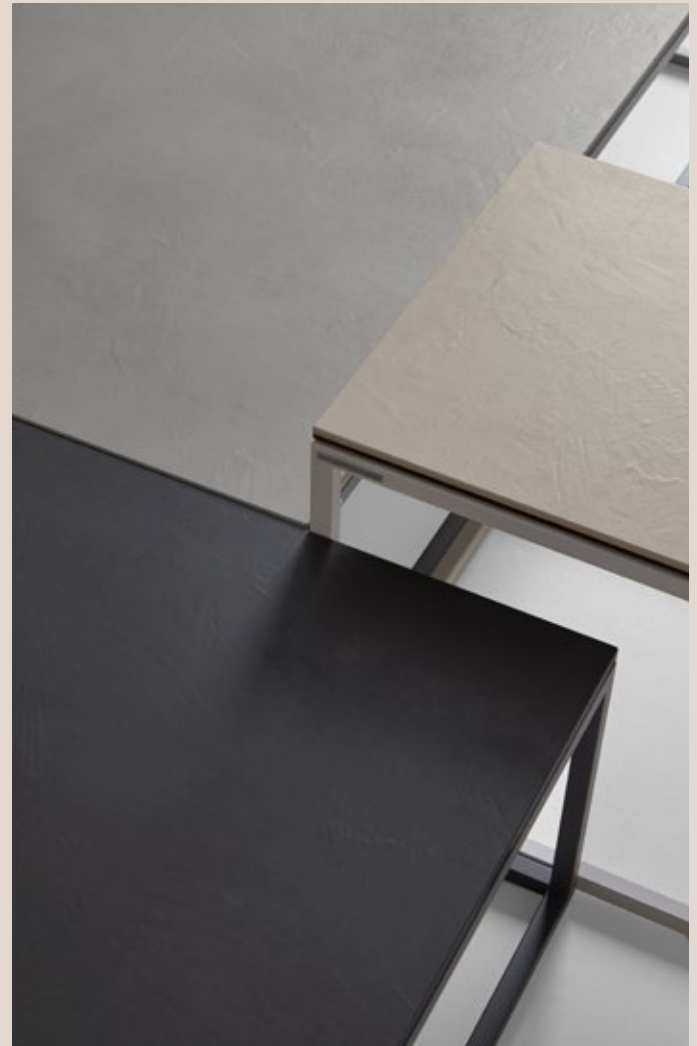

TERRA

TV SIDEBOARD

TV Sideboard Ref. 1002
Structure: EP 2471F
Ceramic: AC 301

Esla Table Ref. 5010
Structure: EP 2471F
Ceramic: AC 301

Kedua Chair Ref. 4064
Structure: EP 2471F
Fabric: VAL 035 / PLA 009

VISUAL CONTRAST

TERRA

SIDEBOARD

TERRA

TV Sideboard Ref. 1001
Structure: EP 2471F
Ceramic: CC 641

TV SIDEBOARD

MOBLIBERICA

TERRA

Coffee Table Ref. 614
Structure: EP 491F
Ceramic: AC 671

Coffee Table Ref. 614
Structure: EP 2464F
Ceramic: AC 672

Coffee Table Ref. 615
Structure: EP 2463F
Ceramic: AC 673

COFFEE TABLE

ELEGANT SPACES /

On certain occasions, generating a singular and elegant space only depends on the selected pieces. Here Terra is defined as the main visual element, but at the same time it gives the space a large storage capacity.