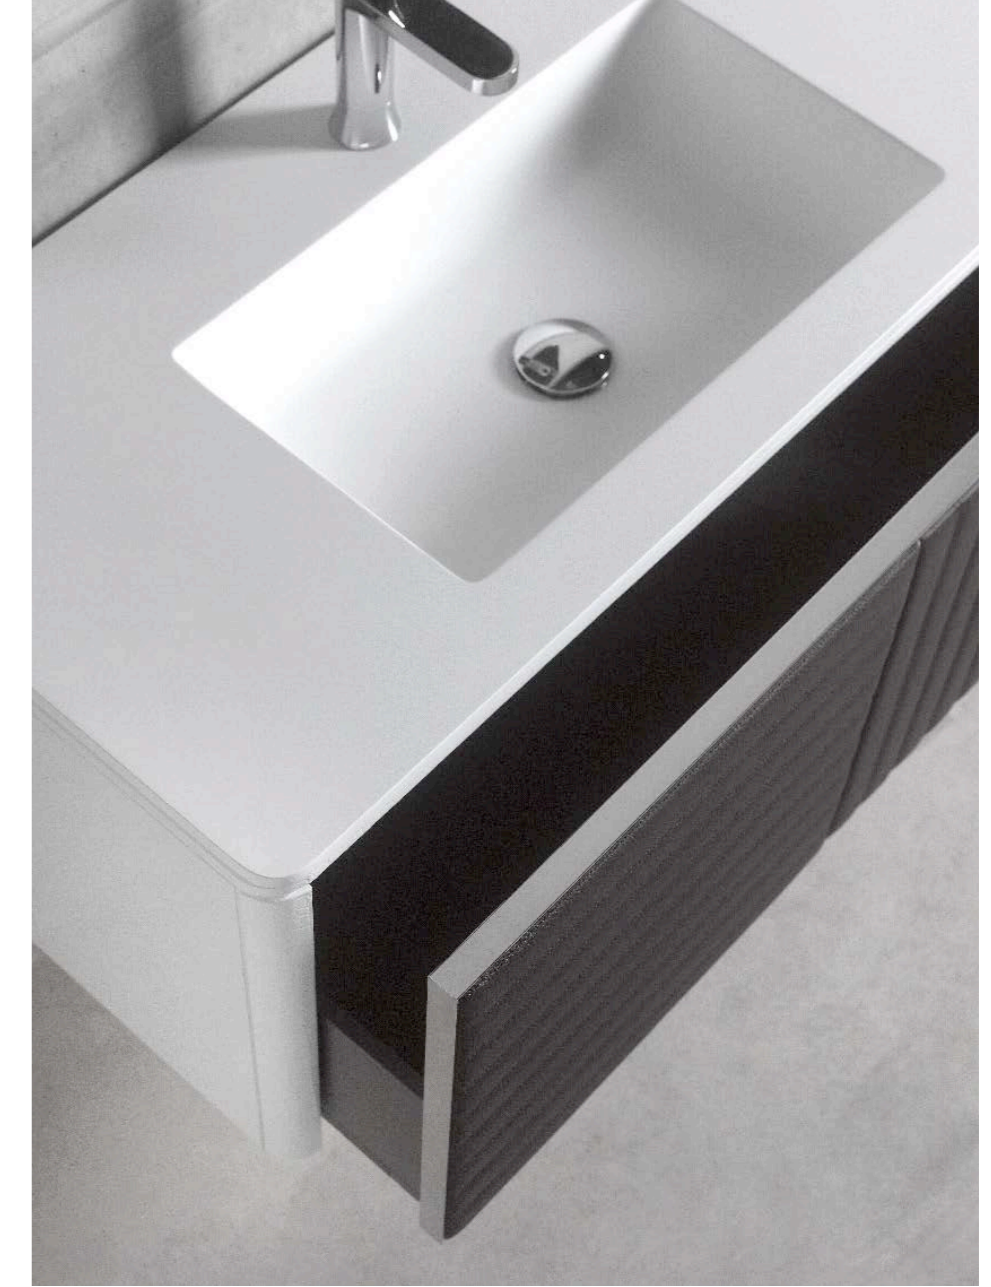

B-1463/01* | Mueble baño BOSTON bath cabinet | 184 x 46 x 41,5H

B-7525 | Lavabo PADOVA washbasin | 40D x 14,5H

B-7015/02 | Grifo MINI STAR faucet | 20 x 9H

BOSTON

BATH COLLECTION

B-1450
95 x 46 x 43H

B-1445
95 x 46 x 41,5H

B-1460
184 x 46 x 43H

B-1463
184 x 46 x 41,5H

B-1455
96 x 46 x 88H

B-1465
186 x 46 x 88H

[1 CAJÓN / 1 DRAWER]

[2 CAJONES / 2 DRAWERS]

[2 PUERTAS / 2 DOORS]

[4 PUERTAS / 4 DOORS]

(*) Configuración estándar para grifos sobre encimera / Standard model for counter top faucets.