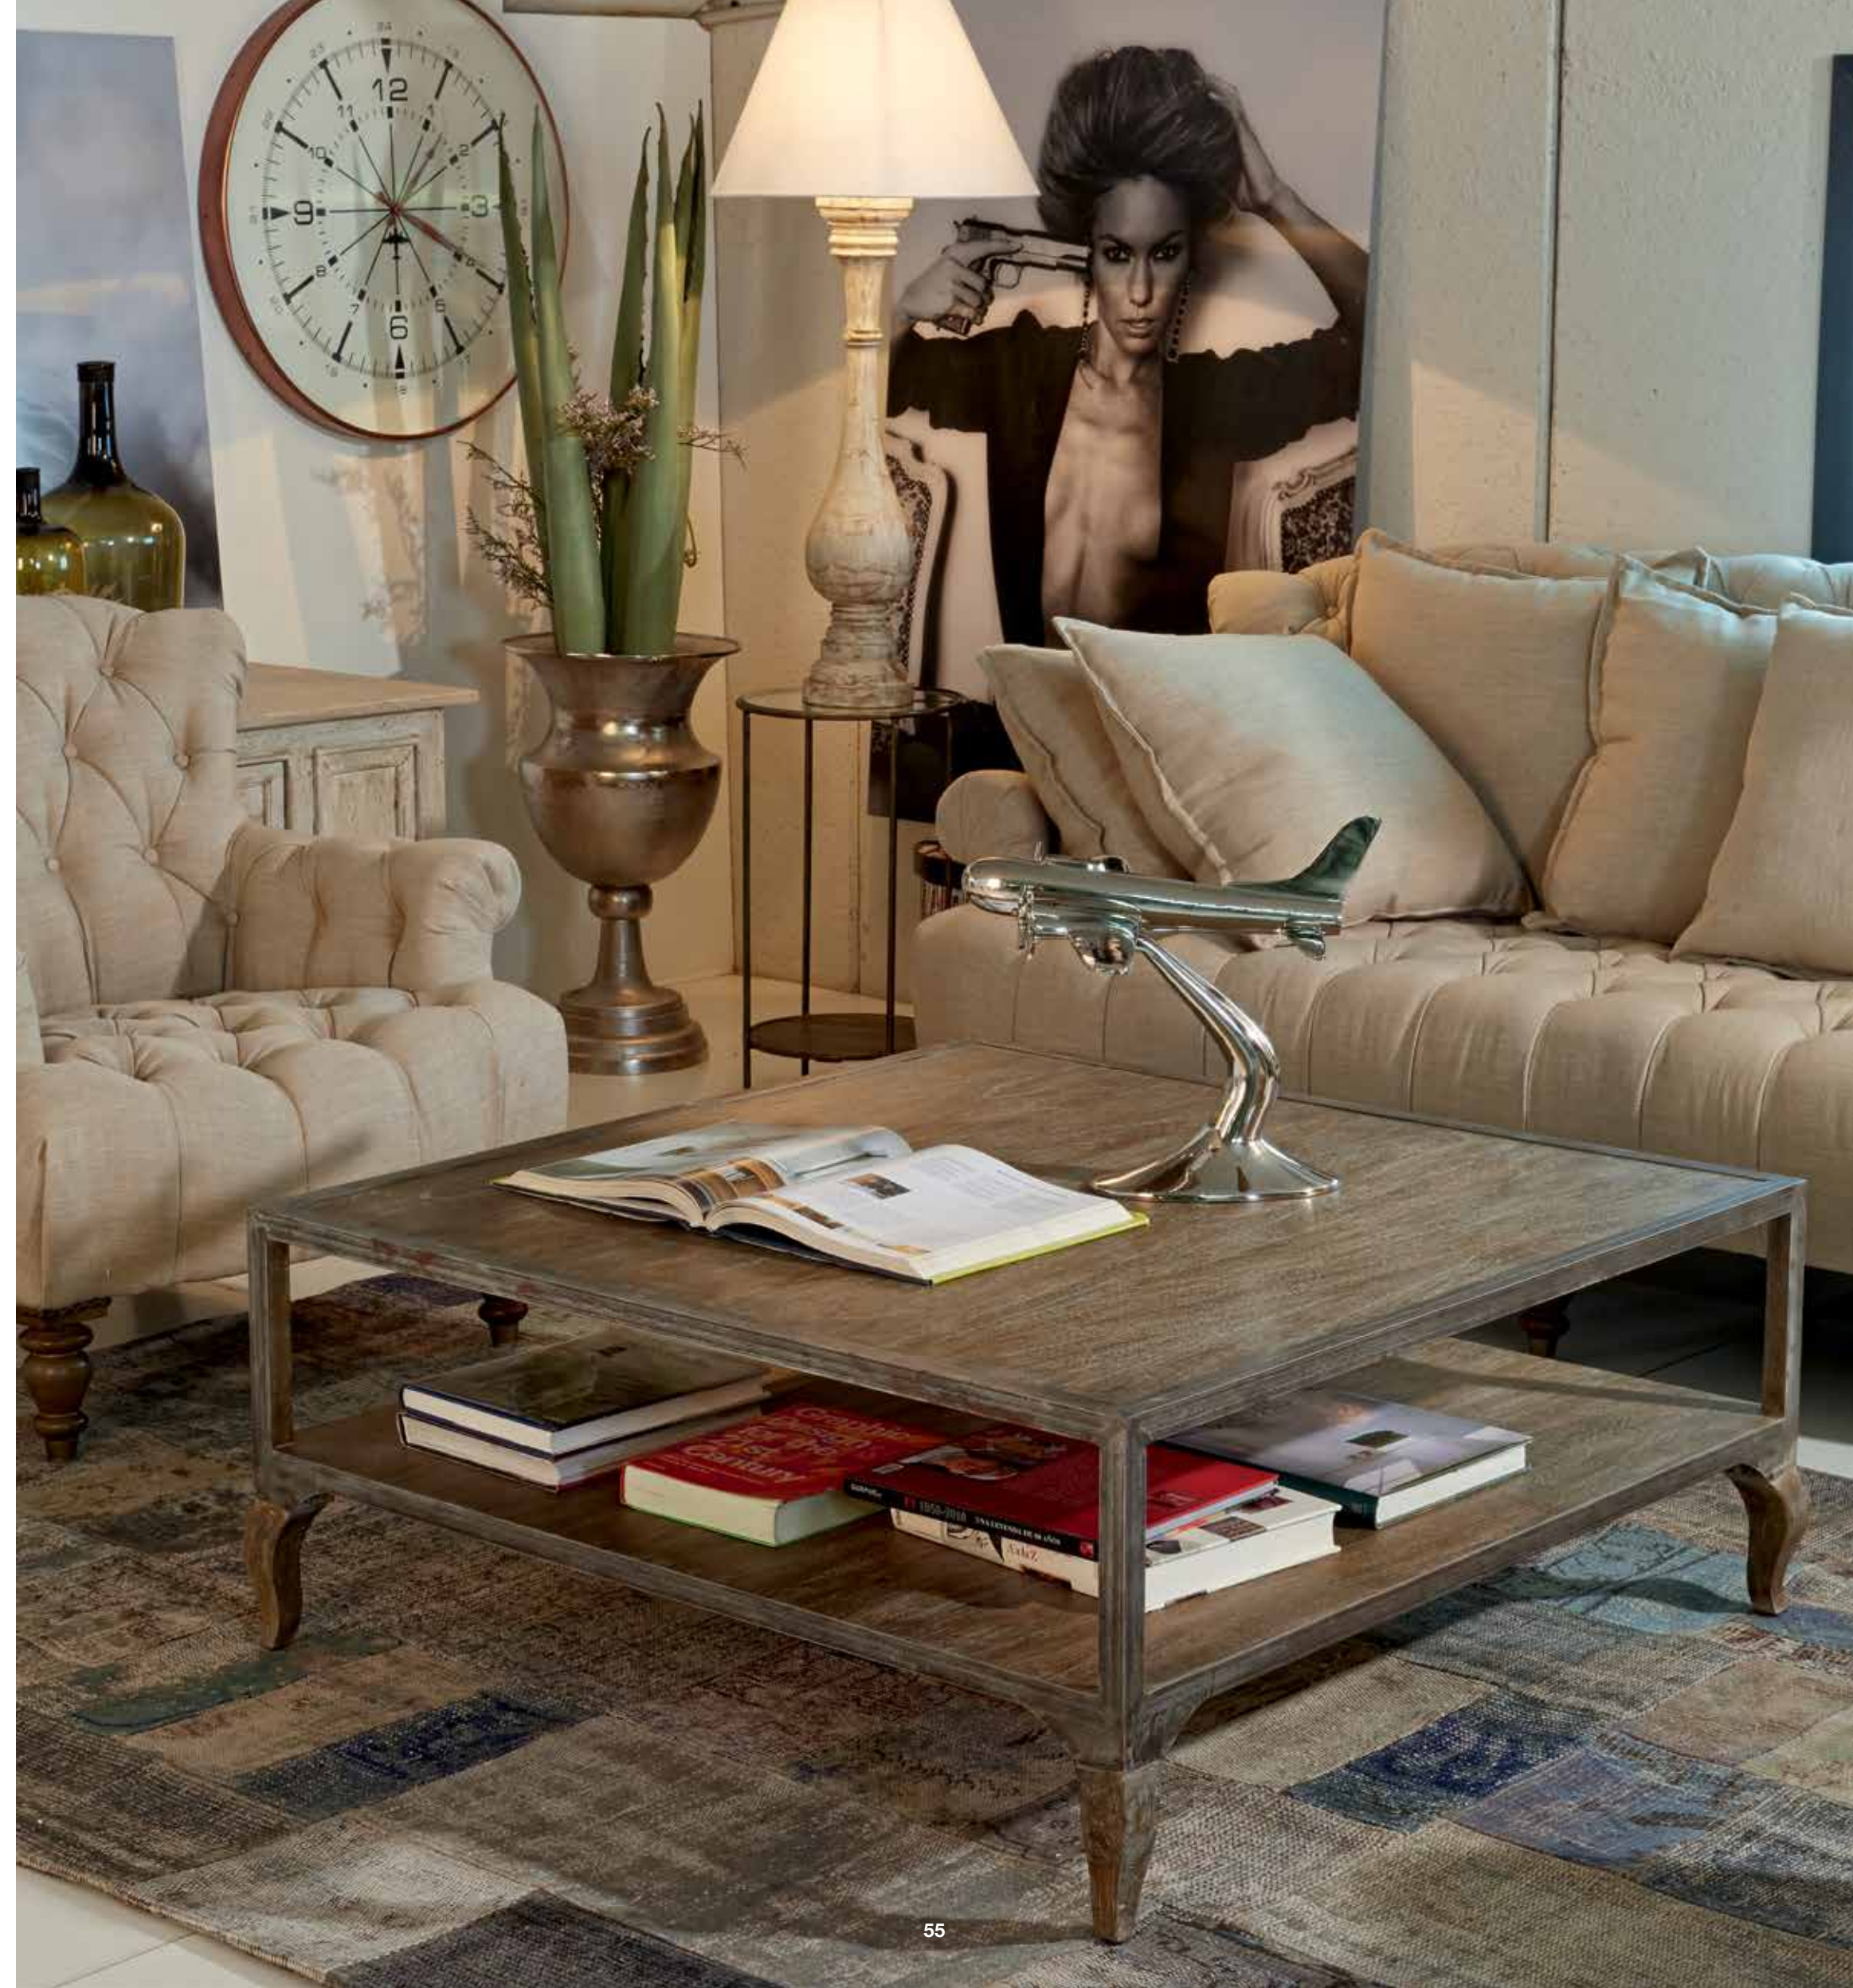

8005 MESA CENTRO OTHELLO OLD GREY
OTHELLO CT OLD GREY
M.: 111 X 111 X 45 CMS Points: 690

3008 FIGURA AEROPLANO NICKEL
ALUMINIUM AERIPLANE NKL FINISH
M.: 68 X 38,5 X 38,5 CMS Points: 230

8002 LÁMPARA MESA GARDENIA
OLD GREY CON PANTALLA
GARDENIA TABLE LAMP OLD GREY
WITH GREY SHADE
M.: 37 X 67 X 115 CMS Points: 180