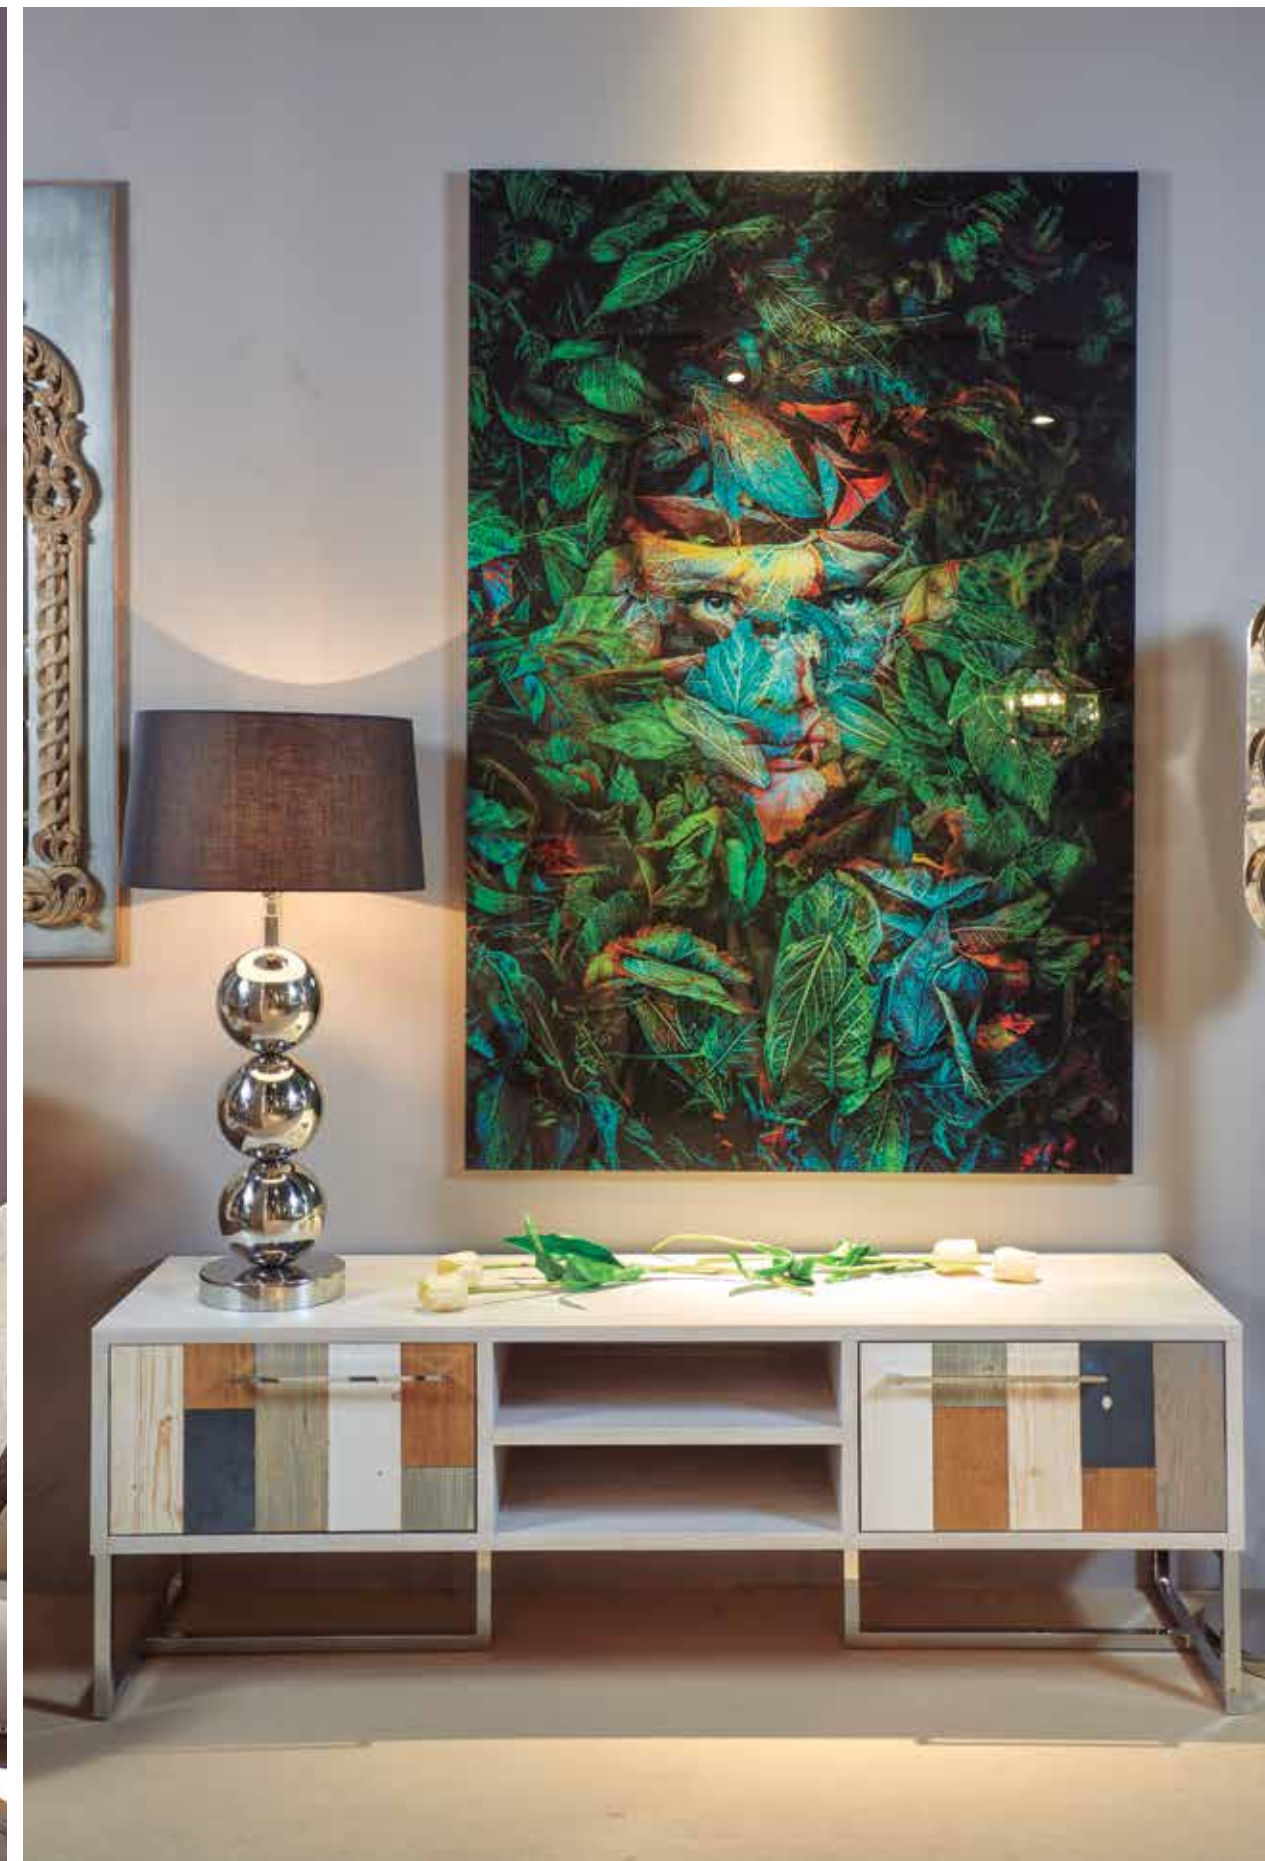

3011 FIGURA REY NICKEL
ALUMINIUM KING NICKEL FINISH
M.: 24 Ø X 60 CMS **Points: 180**

1308.09 CONSOLA IMPERIAL 120 X 40 CMS MARBLE DUSTY GRAY
IMPERIAL CONSOLE 120 X 40 CMS MARBLE DUSTY GRAY
M.: 120 X 40 X 70 CMS **Points: 540**

1206.03 DECO PARED ADDICTION MASK 80 CMS
WALL DECOR ADDICTION MASK 80 CMS
M.: 80 CMS **Points: 390**

1260.02 DECO PARED ADDICTION MASK 60 CMS
WALL DECOR ADDICTION MASK 60 CMS
M.: 60 CMS **Points: 230**

1206.01 DECO PARED ADDICTION MASK 35 CMS
WALL DECOR ADDICTION MASK 35 CMS
M.: 35 CMS **Points: 152**

1992.04
MUEBLE TV VOOLCAN BLOCKWOOD TEAK WHITE
VOOLCAN TV BUFFET BLOCKWOOD TEAK WHITE
M.: 200 X 50 X 50 CMS
Points: 880

GN7641
CAMOUFLAGE
M.: 120 X 180 CMS