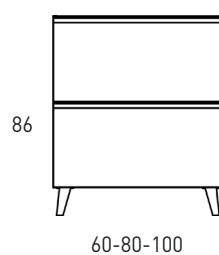

GRANADA TECHNICAL

- Sides: 16mm chipboard
- Fronts: 19mm chipboard
- Finish: Matt lacquered and laminates
- Handles: Epoxi-painted metallic profile
- Hanger: Scarpi 4

-  Soft-Close doors
-  Soft-Close drawer
-  Full-extraction
-  Textil drawer

GRANADA FINISHES

Matt lacquered and laminates

Legs and handle finishes

GRANADA DIMENSIONS

Vanity units

Depth 45cm

Tall unit

Depth 27cm