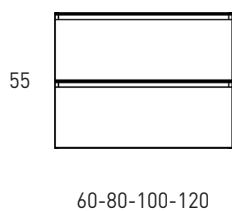

GRANADA TECHNICAL

- Sides: 16mm chipboard
- Fronts: 19mm chipboard
- Finish: Matt lacquered and laminates
- Handles: Epoxi-painted metallic profile
- Hanger: Scarpi 4

-  Soft-Close doors
-  Soft-Close drawer
-  Full-extraction
-  Textil drawer

GRANADA FINISHES

Matt lacquered and laminates

Legs and handle finishes

GRANADA DIMENSIONS

Vanity units

Depth 45cm

Tall unit

Depth 27cm