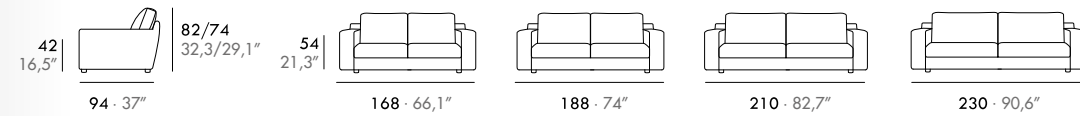

Dakota · Definy

José Gras

EN · Metallic frame, knock down arms, suspension by metallic springs comfort to choose: soft, middle or firm. Two seat inclinations. Seat in “Viscoelastic” extracomfort 55 Kg/m³ polyether, fiber back cushions. Completely removable covers.

ES · Estructura metálica, brazos desmontables, suspensión mediante muelles confort a elegir: suave, medio y firme. Dos inclinaciones de asiento. Asiento viscoelástico 55Kg/m³ extraconfort, respaldo de fibra. Totalmente desenfundable.

DE · Pulverbeschichtetes Metallgestell, zerlegbare Armlehne, Stahlfedern in drei Varianten: weich, mittel oder fest. Zwei Sitzpositionen. Sitz aus “Viscoelastic” Komfortkissen mit “Memoryeffekt” 55 Kg/m³ Polyäther, Rückenissen aus Fasern. Vollständig abnehmbarer Bezug.

Dakota