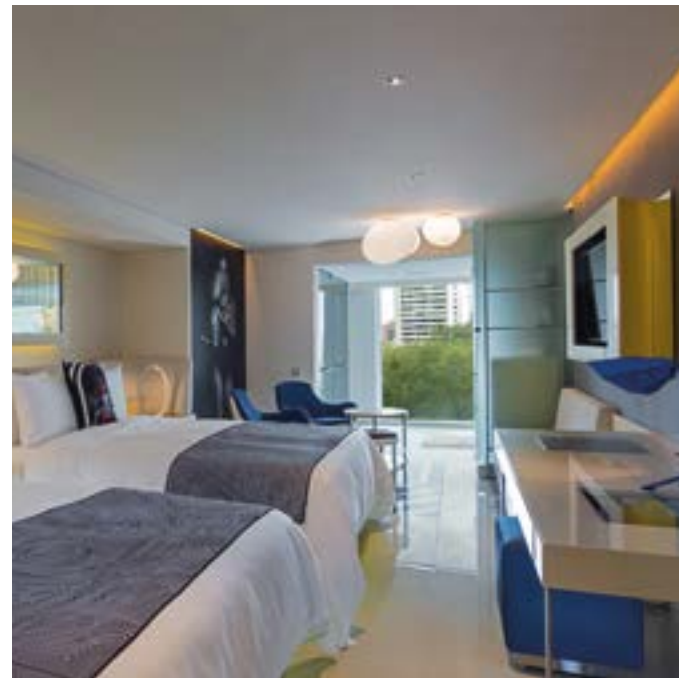

W Hotel
México D.F.

Models:
Customized
 (sofa, bed, footstool, table)
Rosetta (lounge chair)

Models:

Customized

(sofa, bed, footstool, table)

Rosetta (lounge chair)

Products

Artemis