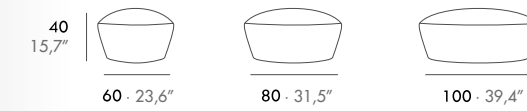

Gabriel Teixidó

EN · Solid wood frame, 35 Kg. polyether seat.

ES · Estructura madera maciza, asiento poliéter 35 Kg.

DE · Massivholzrahmen, Sitz aus 35 Kg. Polyäther.

Odyssey

José Gras

EN · Metallic frame, suspension by Nea elastic webbings. Seat in 35 Kg/m³ and 23 Kg/m³ polyether, back with a combination of fiber/down feather, cushions in antiallergic fibre. Fixed upholstered or option: completely removable covers.