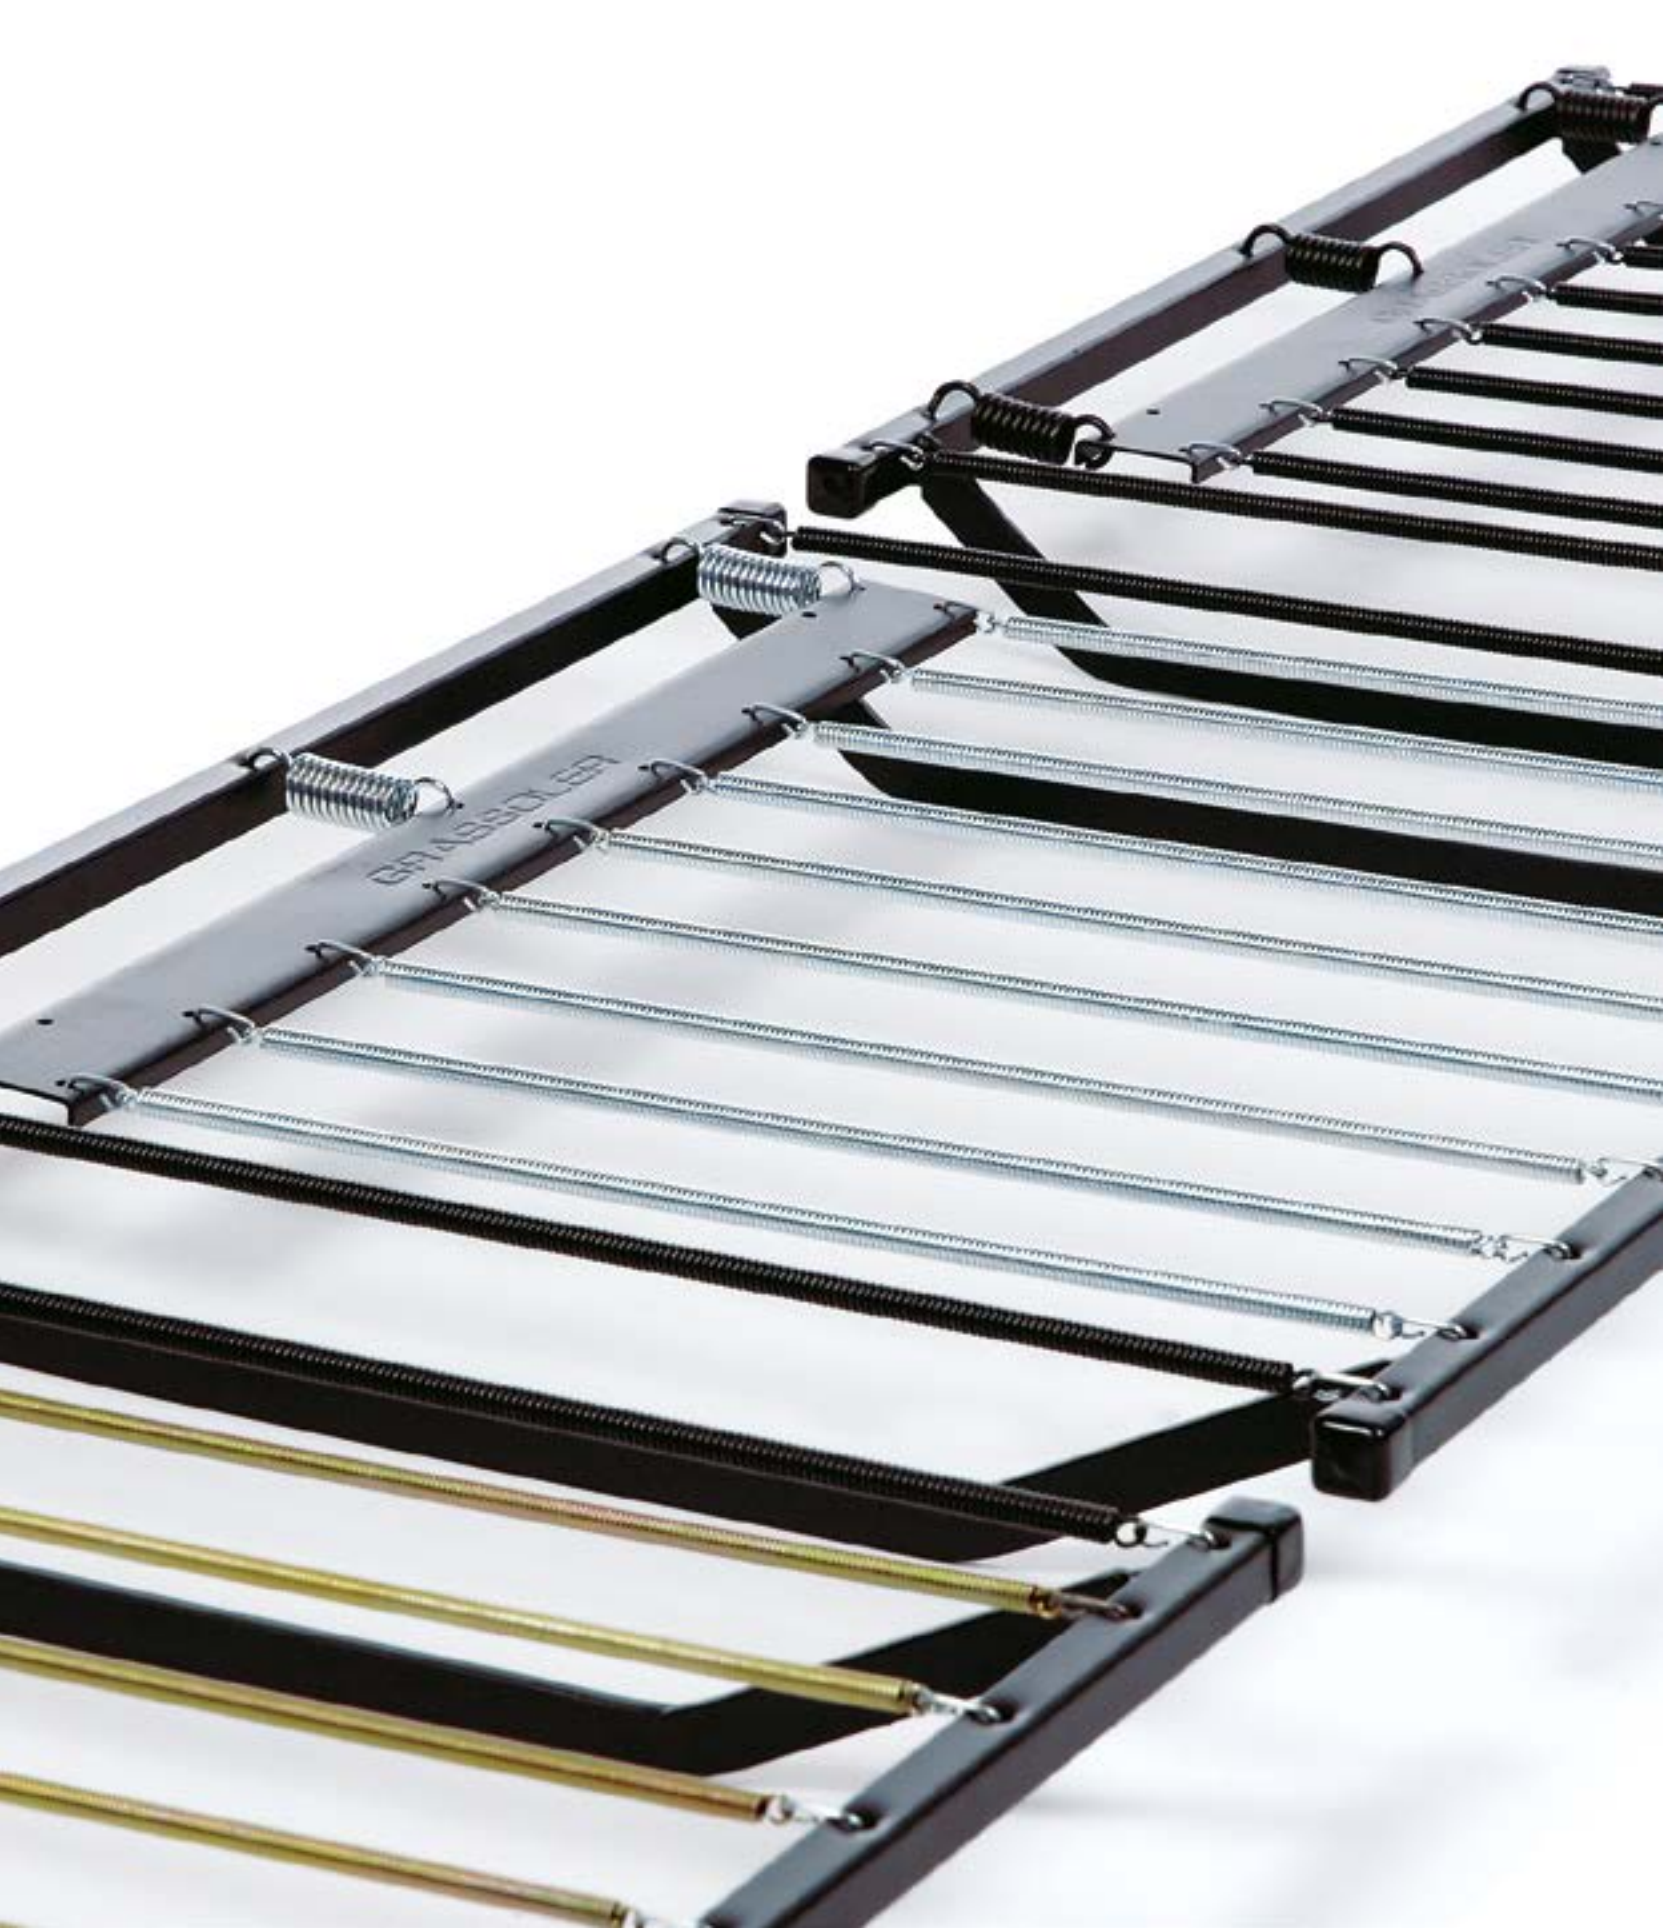

“Tailor made suspension” “Suspensión a la carta”

EN · The Intelligent System® suspension is a system developed and patented by Grassoler more than 50 years ago. It provides you with a “customized suspension system” meaning that you can personalize the level of firmness in the seat to your own desire. There are three different firmness options: soft, middle and firm.

ES · La suspensión Intelligent System® es un sistema desarrollado y patentado por Grassoler hace más de 50 años. Se trata de la “suspensión a la carta” que permite personalizar y adaptar la sentada eligiendo el confort individual en cada sofá, consiguiendo una mayor comodidad. Existen tres opciones posibles: suave, media o firme.