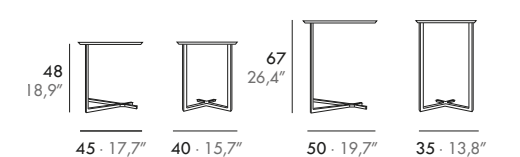

Lavanda · Menta · Salvia

José Gras

EN · Side table in natural veneer walnut, oak and wenge or white lacquered. Steel base, painted in white or black.

ES · Mesa auxiliar en chapa natural de Nogal, Roble y Wengué, o acabado lacado en blanco. Base metálica de acero laminado, pintada blanca o negra.

DE · Beistelltisch in Naturfurnier Nussbaum, Eiche und Wenge oder weiß lackiert. Stahlgestell, in weiß oder schwarz lackiert.

Salvia