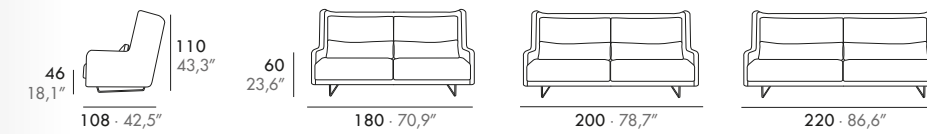

Onix

Gabriel Teixidó

EN · Metallic frame, suspension by Nosag springs, seat in 35 Kg/m³ polyether, back and kidney cushion with a combination of fiber/down feather. Completely removable covers.

ES · Estructura metálica, suspensión mediante muelles Nosag, asiento en poliéter de 35 Kg/m³, respaldo y riñoneras en combinación de fibra y pluma. Totalmente desenfundable.

DE · Pulverbeschichtetes Metallgestell, "Nosag" Federung. Sitz aus 35 Kg/m³ Polyäther, Rückenkissen und Nierenkissen aus Kombination Faser/Polsterdaunenmischung. Vollständig abnehmbarer Bezug.