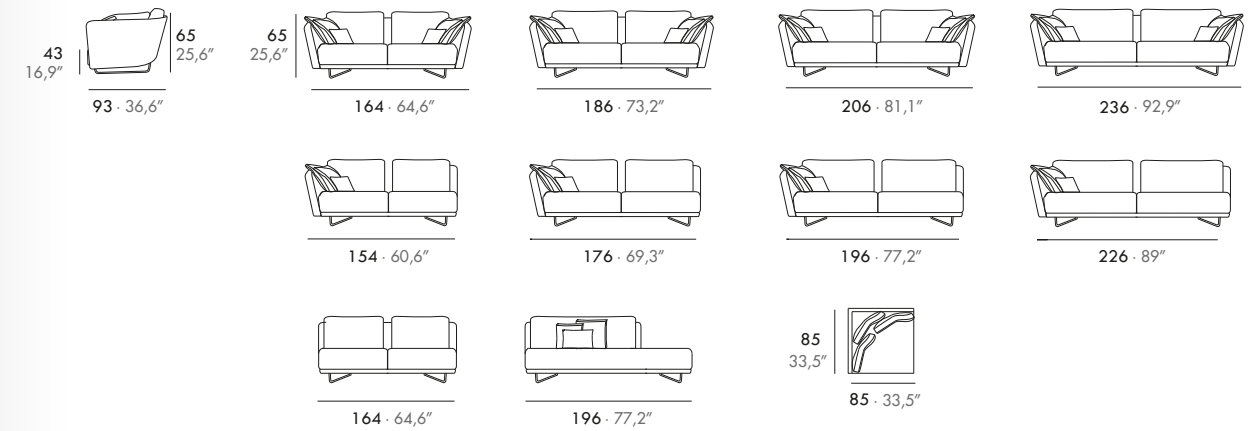

Odyssey

José Gras

EN · Metallic frame, suspension by Nea elastic webbings. Seat in 35 Kg/m³ and 23 Kg/m³ polyether, back with a combination of fiber/down feather, cushions in antiallergic fibre. Fixed upholstered or option: completely removable covers.

ES · Estructura metálica, suspensión mediante cinchas Nea, asiento en poliéter de 35Kg/m³ y 23 Kg/m³, respaldo en combinación de fibra y pluma, cojines sobrebrazos en microfibra antialérgica. Tapizado fijo y opción totalmente desenfundable.

DE · Pulverbeschichtetes Metallgestell, elastische NEA Kreuzgurte. Sitz aus 35 Kg/m³ und 23 Kg/m³ Polyäther, Rücken- und Nierenkissen aus Polyesterdaunenmischung. Festbezug, Option: Vollständig abnehmbarer Bezug.