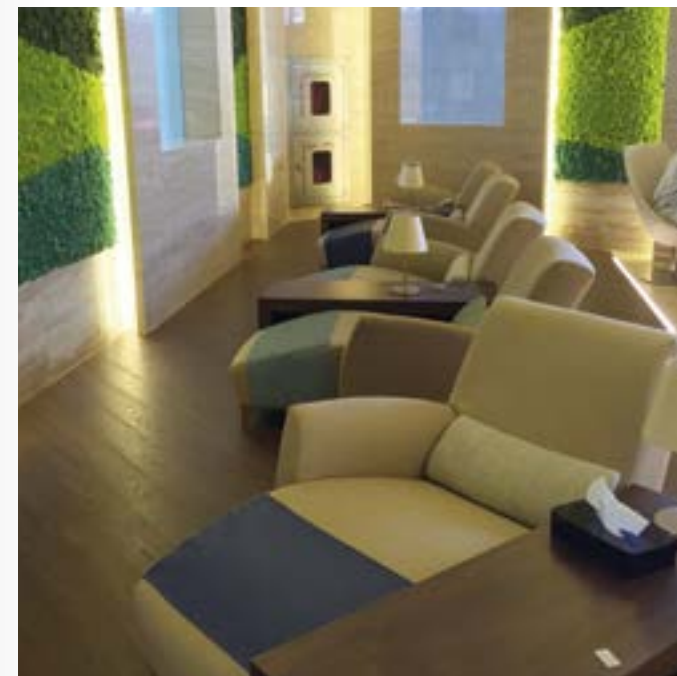

Airport Lounges

Kuwait Airlines

Business Lounge Int.
Airport, Kuwait

Models:
Berlin (lounge chair)
Intruder (sofa, armchair)
Opalina (lounge chair)
Parade (lounge chair)

- Models:**
Place (chaiselongue)
Riva (armchair)
Riverso (chair)
Rosetta (lounge chair)

Emirates Airlines

Diplomatic Lounge,
Terminal 3 Dubai Int.
Airport U.A.E.

Models:

Dulce (sofa, armchair)

Diamond (sofa, armchair, footstool)

Models:

Dulce (sofa, armchair)

Diamond (sofa, armchair, footstool)