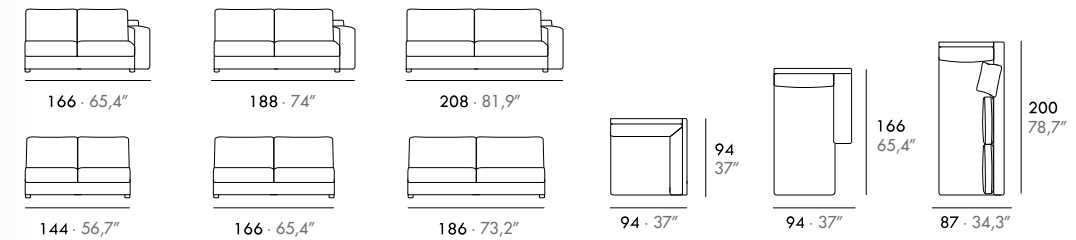

Dakota · Definy

José Gras

EN · Metallic frame, knock down arms, suspension by metallic springs comfort to choose: soft, middle or firm. Two seat inclinations. Seat in “Viscoelastic” extracomfort 55 Kg/m³ polyether, fiber back cushions. Completely removable covers.

ES · Estructura metálica, brazos desmontables, suspensión mediante muelles confort a elegir: suave, medio y firme. Dos inclinaciones de asiento. Asiento viscoelástico 55Kg/m³ extraconfort, respaldo de fibra. Totalmente desenfundable.

DE · Pulverbeschichtetes Metallgestell, zerlegbare Armlehne, Stahlfedern in drei Varianten: weich, mittel oder fest. Zwei Sitzpositionen. Sitz aus “Viscoelastic” Komfortkissen mit “Memoryeffekt” 55 Kg/m³ Polyäther, Rückenissen aus Fasern. Vollständig abnehmbarer Bezug.

Definy