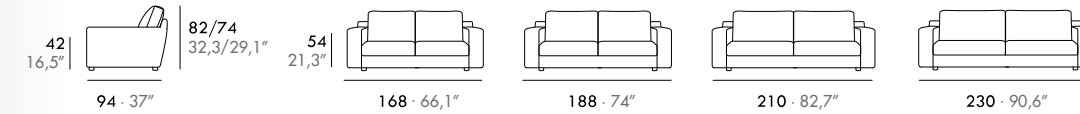

Dakota · Definy

José Gras

EN · Metallic frame, knock down arms, suspension by metallic springs comfort to choose: soft, middle or firm. Two seat inclinations. Seat in “Viscoelastic” extracomfort 55 Kg/m³ polyether, fiber back cushions. Completely removable covers.

ES · Estructura metálica, brazos desmontables, suspensión mediante muelles confort a elegir: suave, medio y firme. Dos inclinaciones de asiento. Asiento viscoelástico 55Kg/m³ extraconfort, respaldo de fibra. Totalmente desenfundable.

DE · Pulverbeschichtetes Metallgestell, zerlegbare Armlehne, Stahlfedern in drei Varianten: weich, mittel oder fest. Zwei Sitzpositionen. Sitz aus “Viscoelastic” Komfortkissen mit “Memoryeffekt” 55 Kg/m³ Polyäther, Rückenissen aus Fasern. Vollständig abnehmbarer Bezug.

Definy