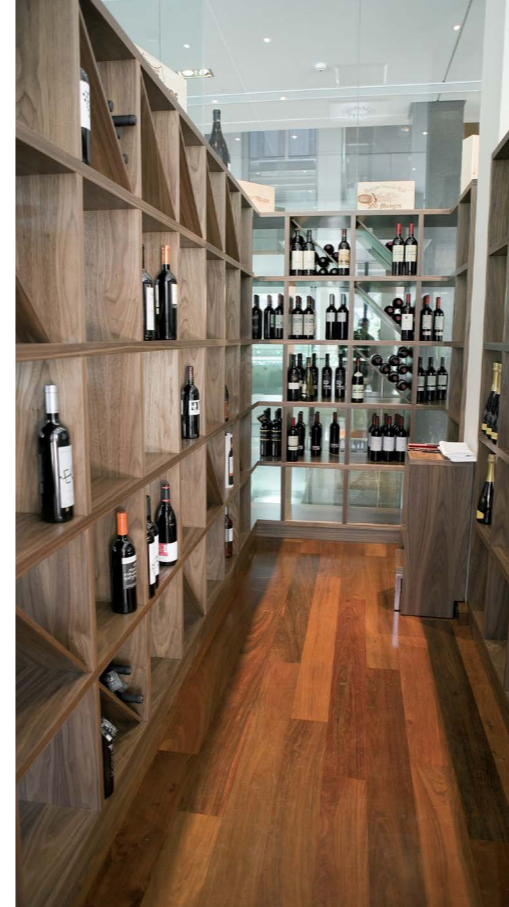

30

HOTEL PRIMUS

VALENCIA

Design & comfort. For this project, our firm has provided made-to-measure furniture for reception, guest-rooms, restaurants and public areas.

Diseño y confort. Para este proyecto, nuestra firma ha proporcionado muebles a medida para recepción, habitaciones de huéspedes, restaurantes y áreas públicas.

RH PRINCESA BENIDORM

Great attention to details and top quality are also the hallmarks of our most recent project, the four-star RH Princesa in Benidorm, just a few minutes walk from Levante beach and the main shopping area with its numerous shops, restaurants, tapas, bars and local leisure.

Gran atención a los detalles y la alta calidad son también los sellos de nuestro proyecto más reciente, el RH Princesa de cuatro estrellas en Benidorm, a pocos minutos a pie de la playa de Levante y la principal zona comercial con sus numerosas tiendas, restaurantes, tapas, bares y ocio local.