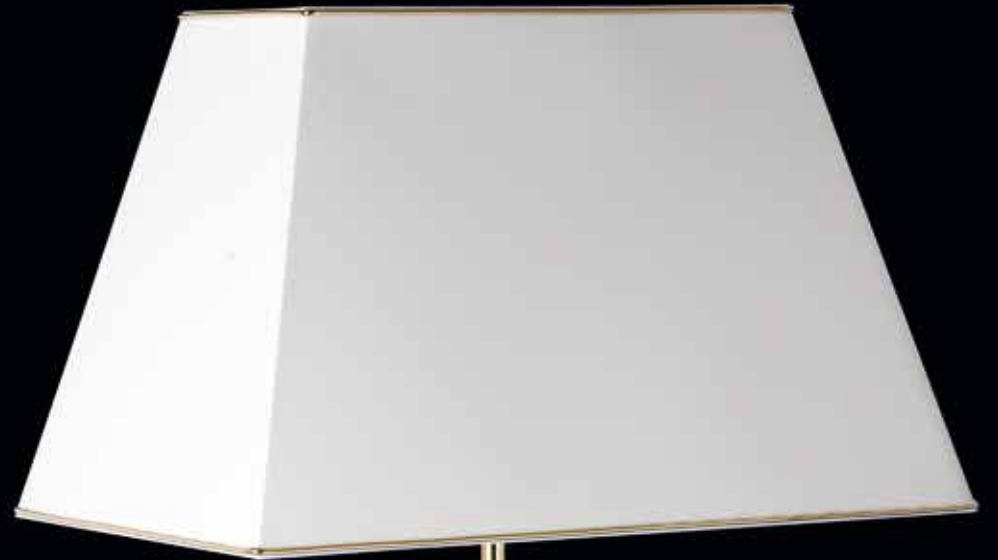

### PAN 48

Finish: White  
50 x 50 x 36h

TABLE LAMP

**LAMP 181**

Finish: Transparent  
Metal: Chrome  
10 x 10 x 47h

**PAN 102**

Finish: Black  
45 x 24 x 25h

TABLE LAMP