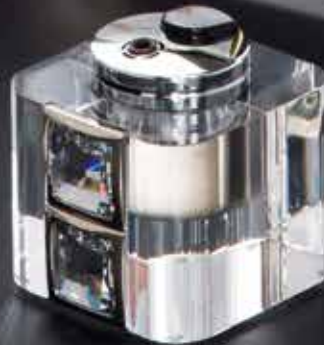

**H2**  
lighter  
8 x 8 x 10h

PR

Finish: Transparent  
Metal: Gold / Chrome

MADE WITH  
SWAROVSKI® ELEMENTS.

**PR 1**  
ashtray  
18 x 18 x 3,5h

**PR 4**  
frame  
29 x 2 x 29h

**PR 5**  
frame  
27 x 2 x 35h