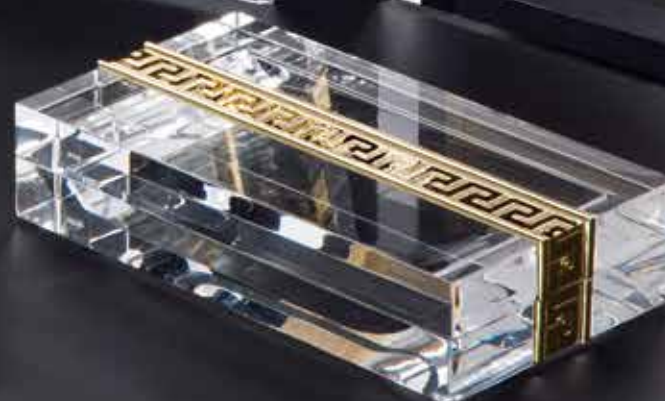

# ZEUS

Finish: Transparent  
Metal: Gold

**ZEUS 4**  
frame  
22 x 2 x 27h

**ZEUS 5**  
frame  
27 x 2 x 33h

**ZEUS 11**  
clock  
22 x 5 x 23h

**ZEUS 1**  
ashtray  
19 x 19 x 3,6h

**ZEUS 2**  
lighter  
11 x 11 x 6h