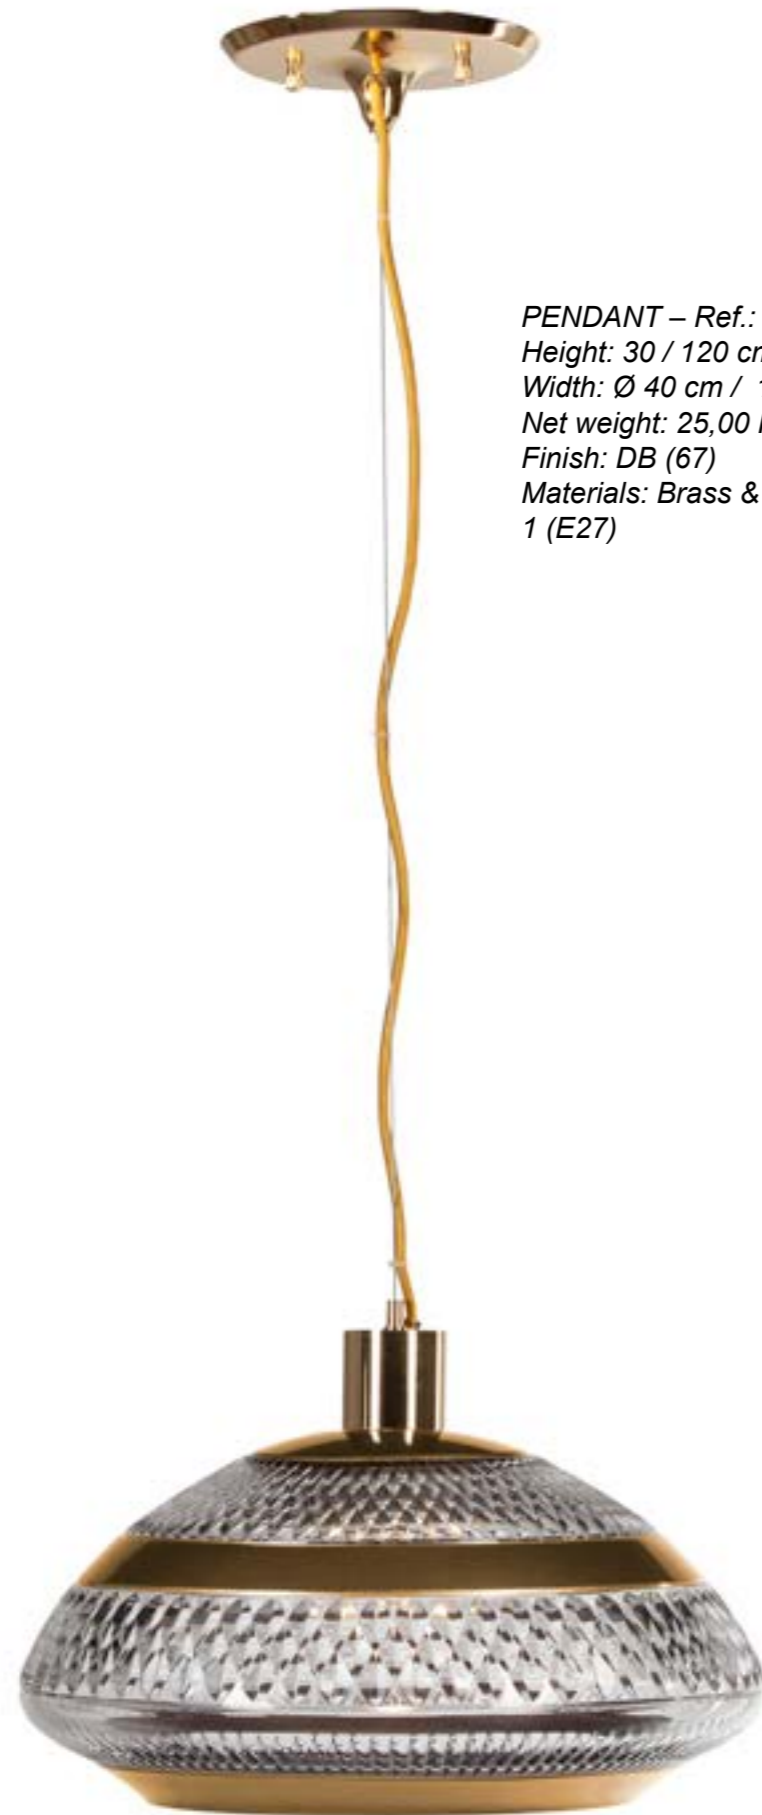

# GALLERY LIGHTING

SUPREME LUXURY EXPERIENCE

---

SINCE 1893

*CHANDELIER – Ref.: 20276  
Height: 67 cm / 26,38 in  
Width: 73Ø cm / 21,65Ø in  
Net weight: 50,00 Kg / 110,13 lb  
Finish: OA (231)  
Materials: Casted Bronze & Venetian glass.  
10 E-14*

*CHANDELIER – Ref.: 20268  
Height: 67cm / 26,38 in  
Width: 51Ø cm / 259,47Ø in  
Net weight: 27,00 Kg / 163 lb  
Finish: DB (67)  
Materials: Casted Bronze & Venetian glass.  
11 E-14*

*WALL BRACKET – Ref.: 20272  
Height: 41 cm / 16,14 in  
Width: 28 cm / 11,02 in  
Depth: 13 cm / 5,12 in  
Finish: DB (67)  
Materials: Casted Bronze & Venetian glass.  
2 E-14*

*CHANDELIER – Ref.: 20278  
Height: 150cm / 59,06 in  
Width: 80Ø cm / 31,5 Ø in  
Net weight: 50.00 Kg / 110,13 lb  
Finish: OA (231)  
Materials: Casted Bronze & White Alabaster  
6 G-9 LED*

*PENDANT – Ref.: 20288.0 (GOLD GLASS)  
Height: 30 / 120 cm / 11,42 / 47,24 in  
Width: Ø 40 cm / 15,75 in  
Net weight: 25,00 Kg / 55,07 lb  
Finish: DB (67)  
Materials: Brass & Italian hand cut crystal.  
1 (E27)*

*PENDANT – Ref.: 20288.1 (BRONZO GLASS)  
Height: 30 / 120 cm / 11,42 / 47,24 in  
Width: Ø 40 cm / 15,75 in  
Net weight: 25,00 Kg / 55,07 lb  
Finish: DB (67)  
Materials: Brass & Italian hand cut crystal.  
1 (E27)*