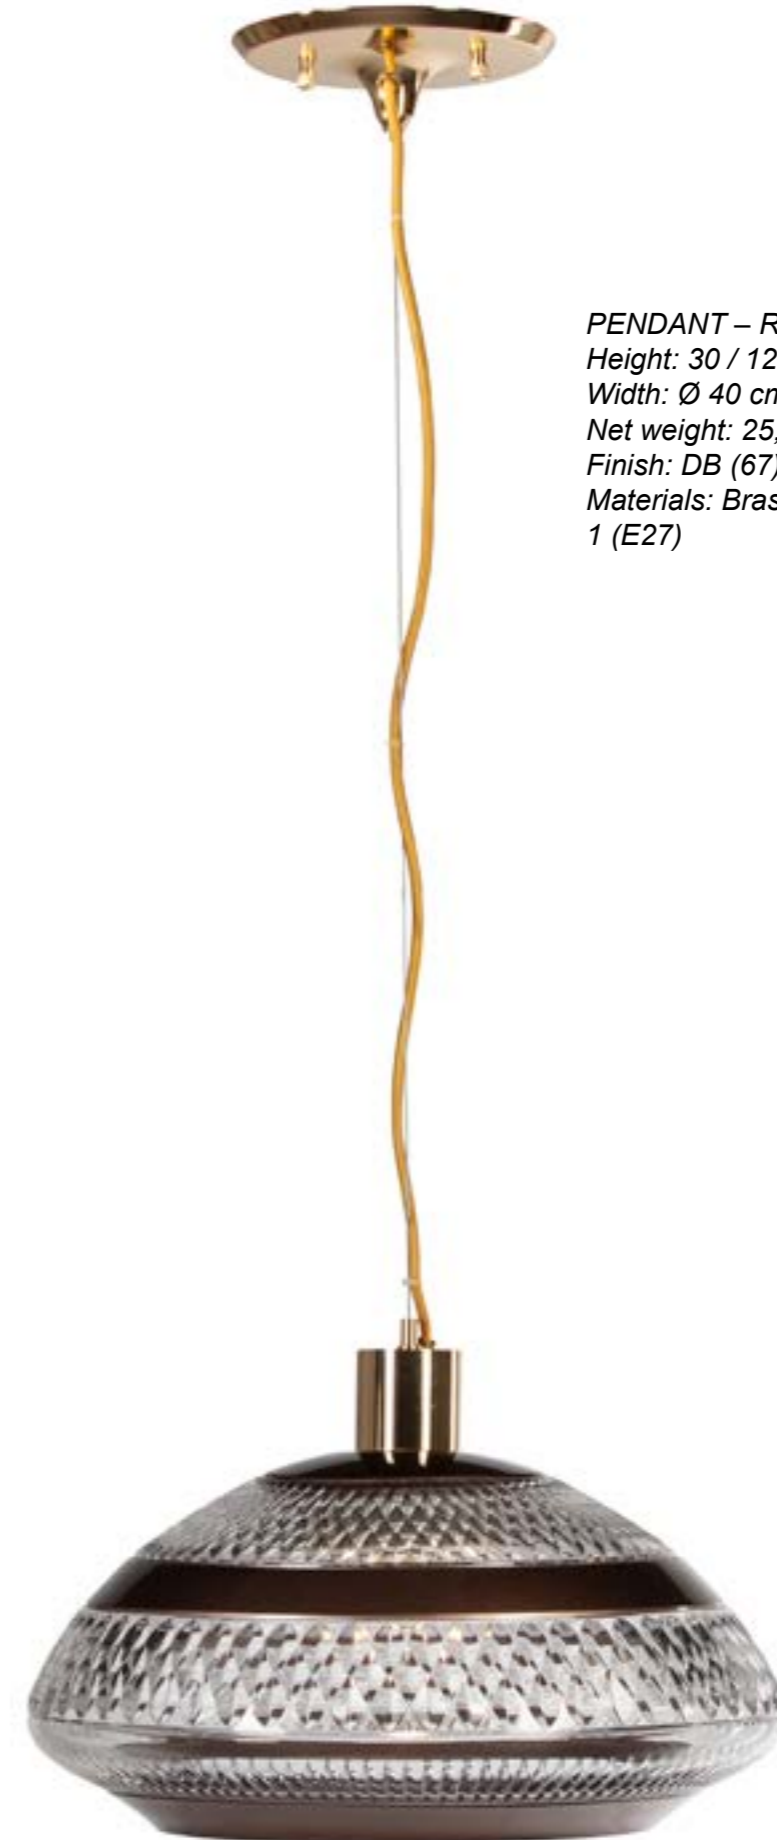

*CHANDELIER – Ref.: 20278  
Height: 150cm / 59,06 in  
Width: 80Ø cm / 31,5 Ø in  
Net weight: 50.00 Kg / 110,13 lb  
Finish: OA (231)  
Materials: Casted Bronze & White Alabaster  
6 G-9 LED*

*PENDANT – Ref.: 20288.0 (GOLD GLASS)  
Height: 30 / 120 cm / 11,42 / 47,24 in  
Width: Ø 40 cm / 15,75 in  
Net weight: 25,00 Kg / 55,07 lb  
Finish: DB (67)  
Materials: Brass & Italian hand cut crystal.  
1 (E27)*

*PENDANT – Ref.: 20288.1 (BRONZO GLASS)  
Height: 30 / 120 cm / 11,42 / 47,24 in  
Width: Ø 40 cm / 15,75 in  
Net weight: 25,00 Kg / 55,07 lb  
Finish: DB (67)  
Materials: Brass & Italian hand cut crystal.  
1 (E27)*

*PENDANT – Ref.: 20289.1 (BRONZO GLASS)  
Height: 35 / 120 cm / 13,78 / 47,24 in  
Width: Ø 35 cm / 13,78 in  
Net weight: 20,00 Kg / 44,05 lb  
Finish: DB (67)  
Materials: Brass & Italian hand cut crystal.  
1 (E27)*