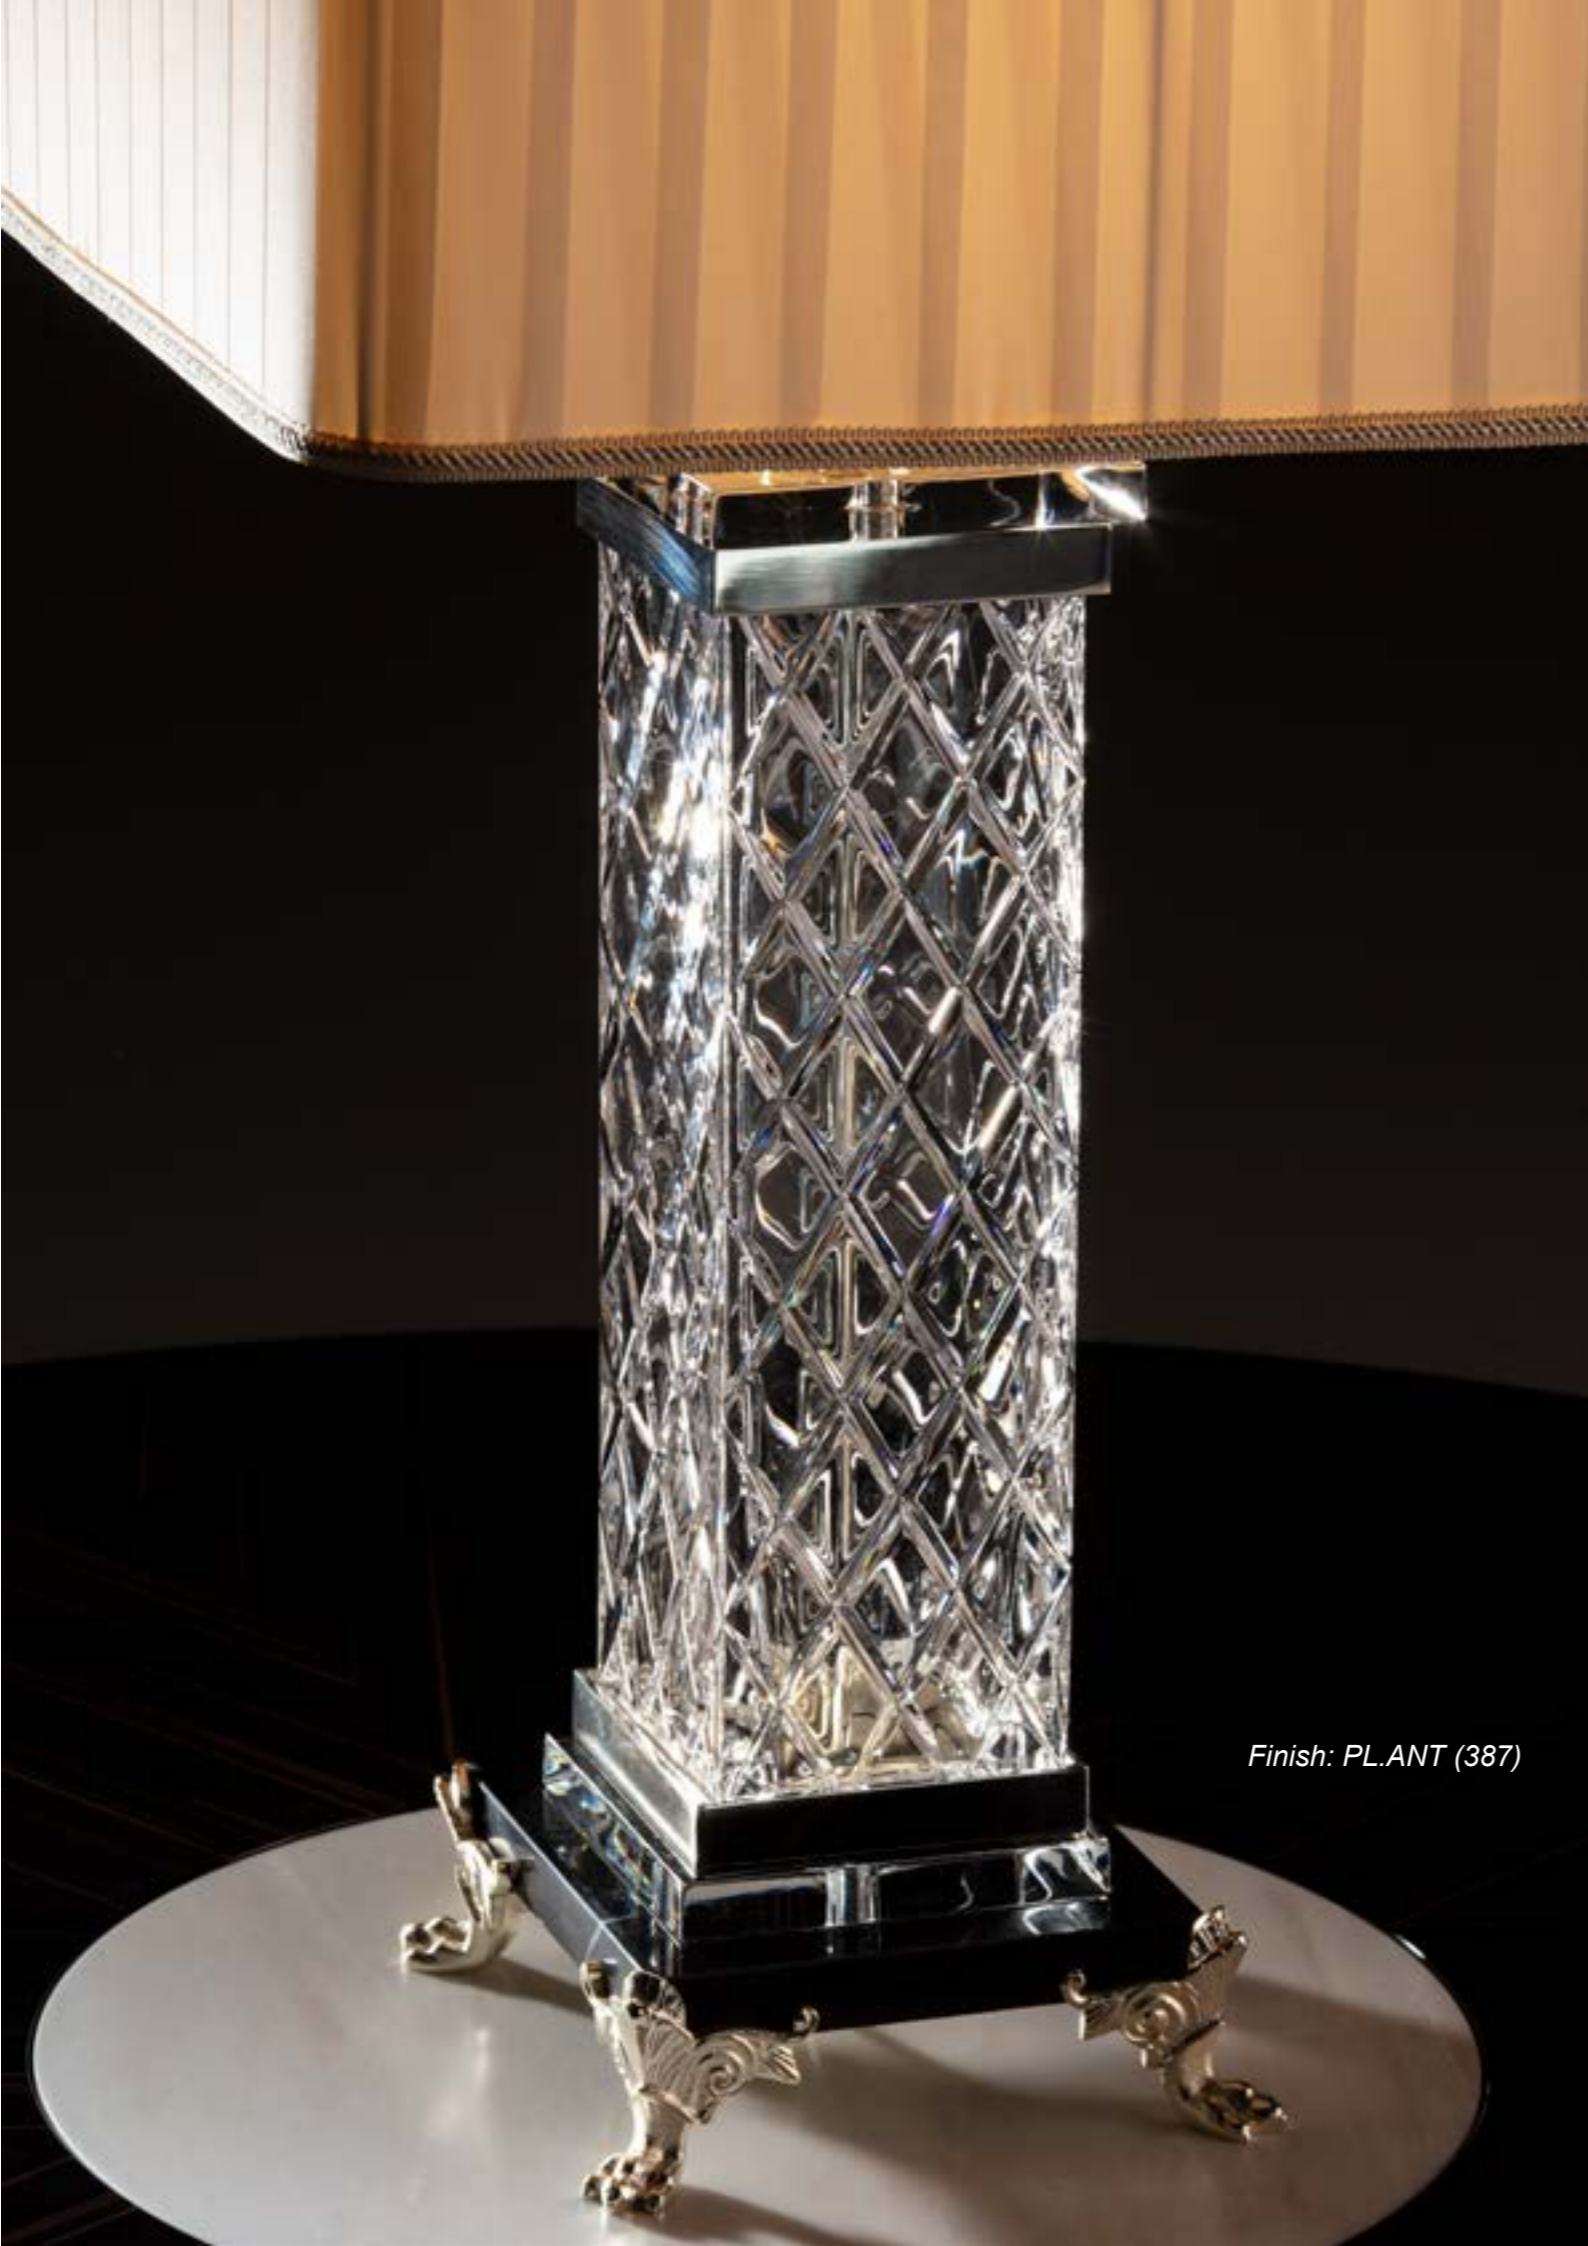

TABLE LAMP – Ref.: 20263  
Height: 102 cm / 40,16 in  
Width: Ø55cm / 21,65Ø in  
Finish: DB / WELL (67/535)  
Shade Ref: 629.47  
Materials: White and Black Resine & Casted Bronze  
2 (E27)

*Finish: PL.ANT (387)*