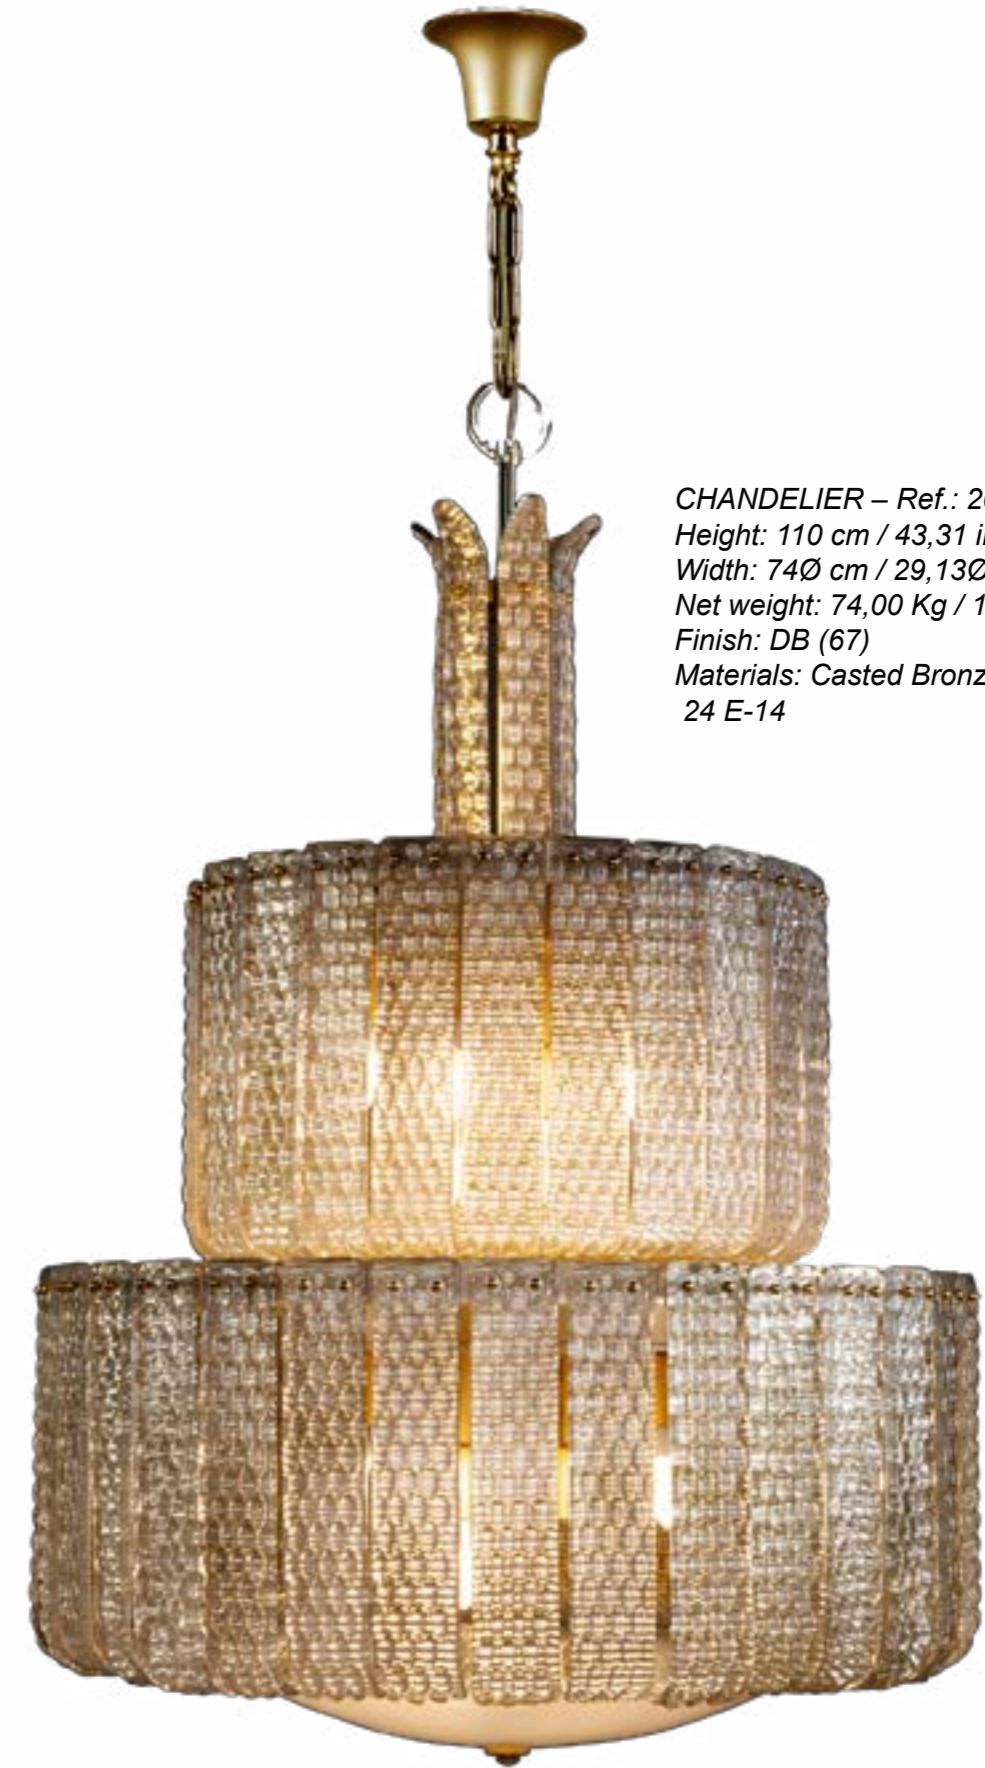

*WALL BRACKET – Ref.: 20277
Height: 52 cm / 20,47 in
Width: 29 cm / 11,42 in
Depth: 17 cm / 6,69 in
Finish: OA (231)
Materials: Casted Bronze & Venetian glass.
4 (G9)*

*CHANDELIER – Ref.: 20270
Height: 110 cm / 43,31 in
Width: 74Ø cm / 29,13Ø in
Net weight: 74,00 Kg / 163 lb
Finish: DB (67)
Materials: Casted Bronze & Venetian glass.
24 E-14*