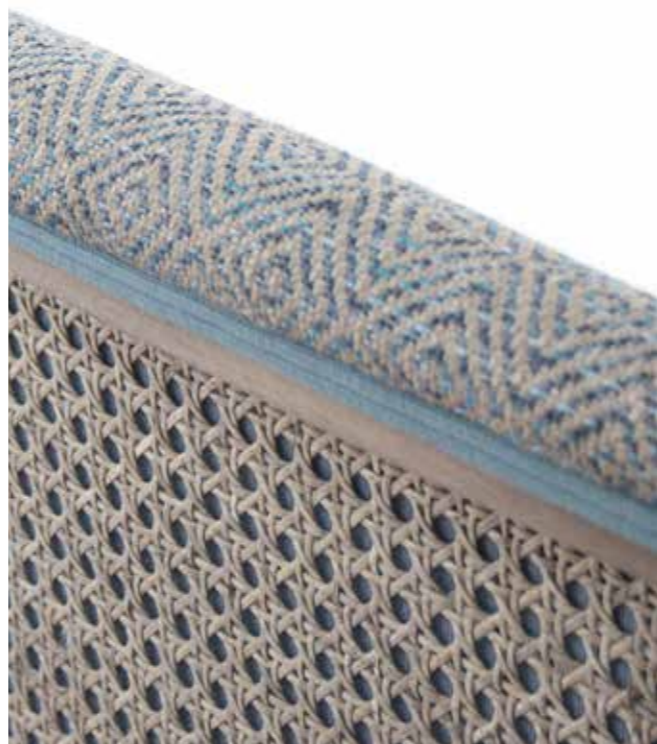

COMODO ARM CHAIR ORIGINS ESSENCE

- 64 cm | 25,2"
- 59 cm | 23,2"
- 81 cm | 31,9"
- 50 cm | 19,7"
- 67 cm | 26,4"
- Fabrics
- Leathers
- Customer's own material
- Jute option
- Cane option*
- Matress fabric option*
- Wood finishes (Patina*)
- Jute ribbon
- Fabric ribbon*
- Double piping*
- Cover option