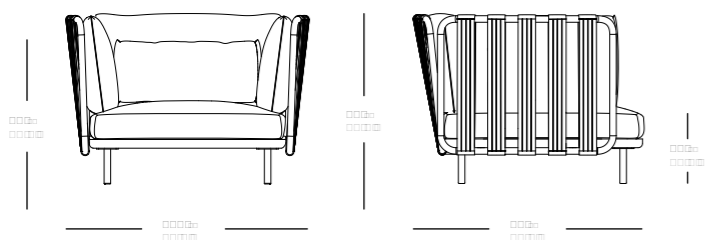

teja sofá 1 plaza
teja lounge sofa

color pintura / cuerda
painting colour / rope

funda impermeable
waterproof cover

código
code

24203--/--

+

almohadón
(asiento, respaldo)
seater back cushion
(seat, back)

tejido
fabric

código
code

2420000--