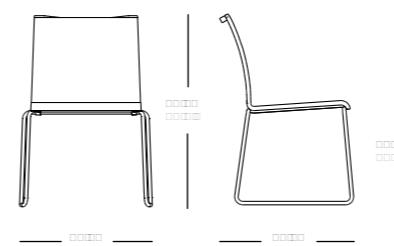

club silla
chair

pintura aluminio
aluminium painting

blanco textura
texture white

grafito antracita
grafito antracita

funda impermeable
waterproof cover

vinytex
vinytex

white sun
white sun

black antracita
black antracita

código
code

031102211

031105410

031190025