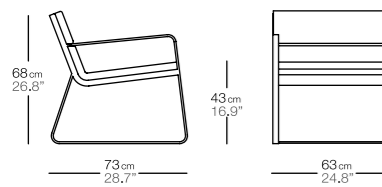

sit sillón bajo
low armchair

color pintura / tejido
painting colour / fabric

funda impermeable
waterproof cover

código
code

1220310--

+

almohadón
(asiento, respaldo)
cushion
(seat, back)

código
code

1216400--