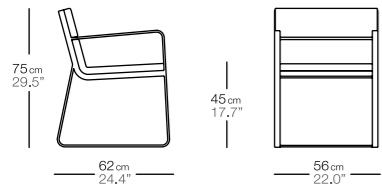

sit sillón
armchair

color pintura / tejido
painting colour / fabric

funda impermeable
waterproof cover

código
code

1210310--

+

almohadón
(asiento, respaldo)
cushion
(seat, back)

código
code

1210400--