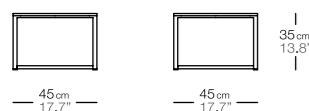

club mesa baja 45x45
side table

pintura aluminio
aluminium painting

compact
compact

código
code

color pintura
painting colour

blanco
white

03703--50

color pintura
painting colour

color compact
compact color

03703--/--

funda impermeable
waterproof cover

037092325