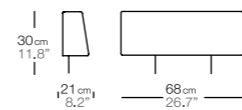

nak almohadón resp. esquinero
nak back corner cushion

código
code

tejido
fabric

0920612--