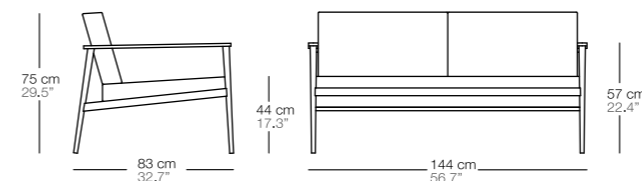

+

almohadón sofá 1 plaza
(asiento, respaldo)
lounge cushion
(seat, back)
código
code

 funda impermeable
waterproof cover

141690025

 tejido
fabric

1420400--

vint sofá 2 plazas
2 seater sofa
código
code

 color pintura
painting colour