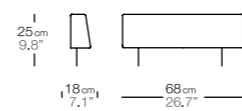

nak almohadón brazo
nak armrest cushion

código
code

tejido
fabric

0920613--