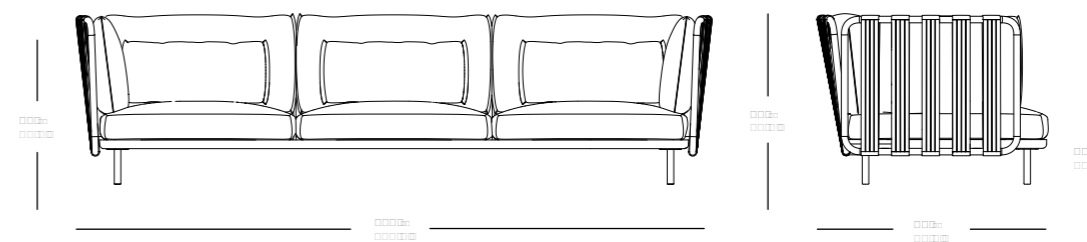

teja sofá 3 plazas
teja 3 seater sofa

color pintura / cuerda
painting colour / rope

funda impermeable
waterproof cover

código
code

24223--/--

+

almohadón sofá 3 plazas
(asiento, respaldo)
3 seat, 3 back cushion
(seat, back)

tejido
fabric

código
code

2422000--

tejido
fabric

código
code

2420600--