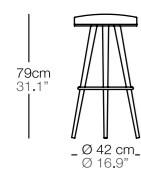

1421710--

+

almohadón sofá 2 plazas
(asiento, respaldo)
2 seater sofa cushion
(seat, back)
código
code

 funda impermeable
waterproof cover

142190025

 tejido
fabric

1421400--

vint taburete alto
high barstool