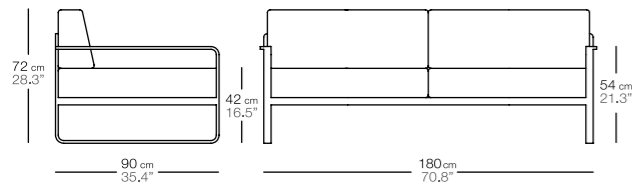

sit sofá 2 plazas, brazos
2 seater sofa, armrests

color pintura
painting colour

funda impermeable
waterproof cover

código
code

1221710--

122190025

+

almohadón sofá 1 plaza
(asiento, respaldo)
lounge cushion
(seat, back)

código
code

1221400--