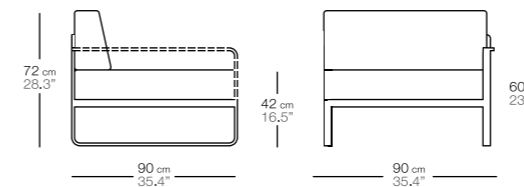

sit lateral izquierdo
sit left side

color pintura / tejido
painting colour / fabric

funda impermeable
waterproof cover

código
code

1226010--

122690125

+

almohadón asiento, respaldo
seat, back cushion

código
code

1225500--