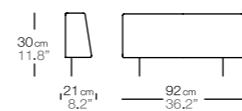

nak XL almohadón respaldo
nak XL backrest cushion

código
code

tejido
fabric

0920711--