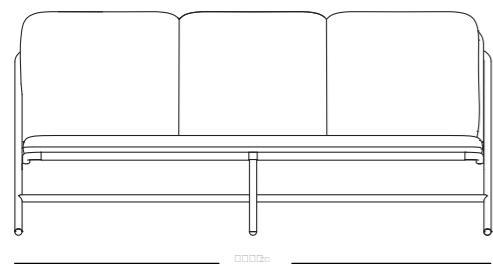

garda asiento 3 plazas sin brazos
garda 3 seater no armrest

código
code

almohadón
(1 asiento, 3 respaldos)
cushion
(1 seat, 3 backs)

código
code

sin brazo, color pintura / tejido sling
no armrest, painting colour / sling fabric

25227--/--

tejido
fabric

2522000--

funda impermeable
waterproof cover

252290025