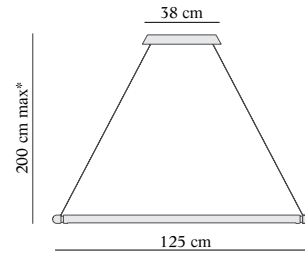

LINEA H

MODEL	REF.
Natural solid walnut wood/ Brass finished metal Madera maciza de nogal natural/ Metal acabado latón	LIHNGD
Natural solid walnut wood/ Graphite finished metal Madera maciza de nogal natural/ Metal acabado grafito	LIHNBD
Black stained ash / Brass finished metal Fresno negro teñido / Metal acabado latón	LIHBGD
Natural solid oak wood / Graphite finished metal Madera maciza de roble natural/ Metal acabado grafito	LIHRBD