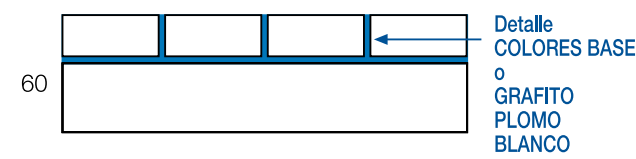

Galería DEVA

208

Ref. DC7 - Points: 96