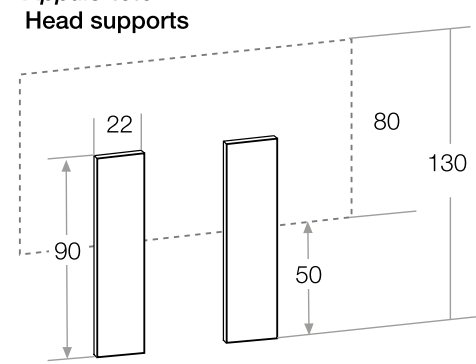

Cabezal INDO

140 / 155

Ref. DC3A - (135 cm.) - Points: 108
Ref. DC3B - (150 cm.) - Points: 108

Cabezal ODRA

140 / 155

Ref. DC4A - (135 cm.) - Points: 164
Ref. DC4B - (150 cm.) - Points: 164

Cabezal AMUR

95 / 110

Ref. DC5A - (90 cm.) - Points: 72
Ref. DC5B - (105 cm.) - Points: 72

Juego dos soportes para cabezal A SUELO Appuis-tête Head supports

Ref. DC29 - Points: 13

Canapé base tapizada transpirable 3d Coffre rangement sommier rembourré 3d 3d upholstered base storage bed