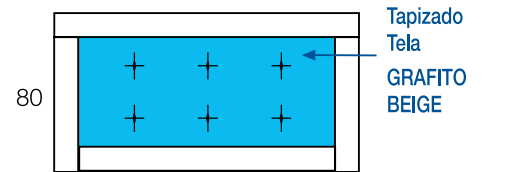

Cabezal INDO

140 / 155

Ref. DC3A - (135 cm.) - Points: 108
Ref. DC3B - (150 cm.) - Points: 108

Cabezal ODRA

140 / 155

Ref. DC4A - (135 cm.) - Points: 164
Ref. DC4B - (150 cm.) - Points: 164

Cabezal AMUR

95 / 110