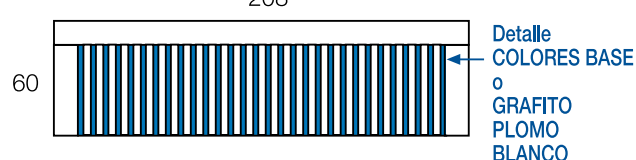

Galería INDO

208

Ref. DC8 - Points: 108