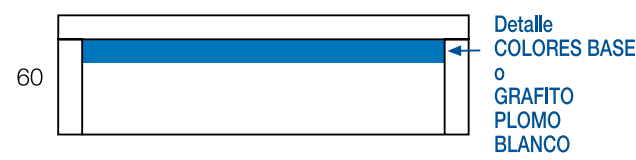

Galería NAVIA

208

Ref. DC6 - Points: 96