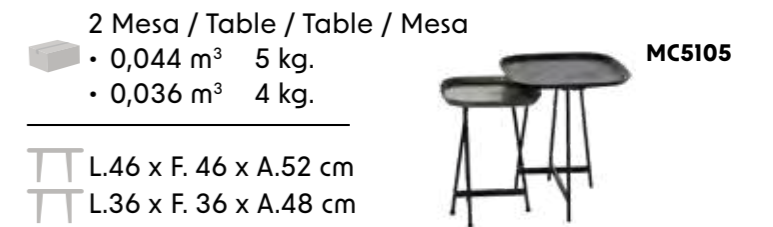

Nihal / Vishal / Runshil / Amir

NIHAL

VISHAL

RUNSHIL

AMIR