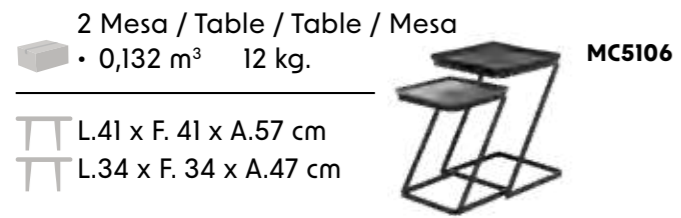

Nihal / Vishal / Runshil / Amir

NIHAL