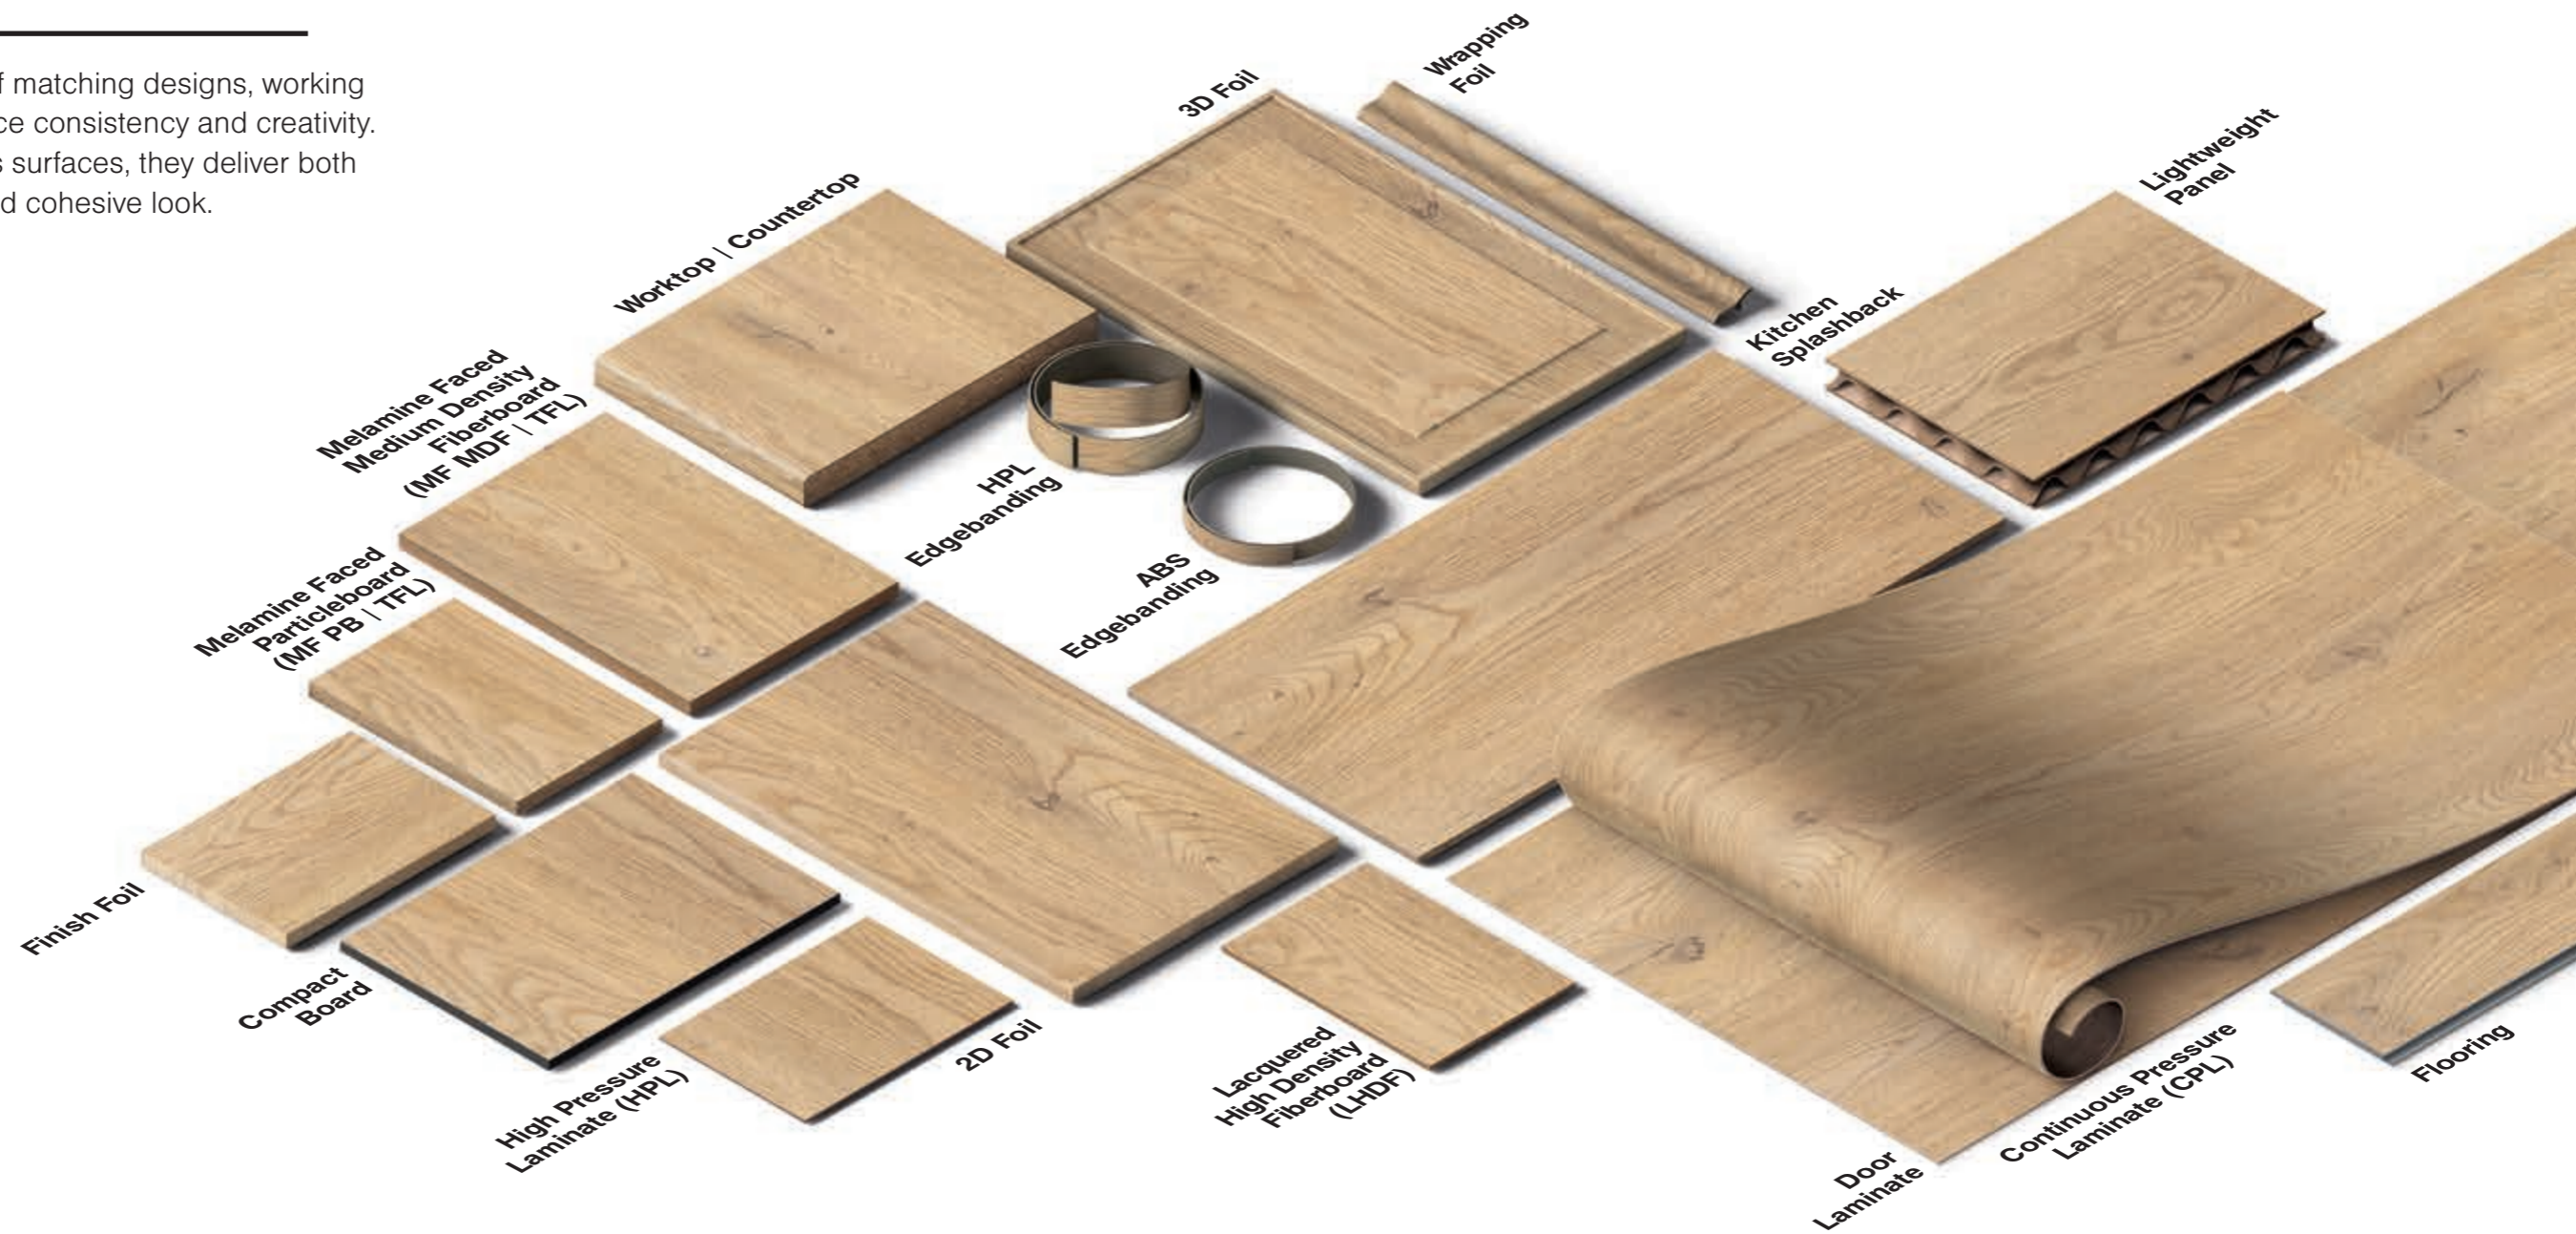

K688 PW
Natural Canella Oak

K689 PW
Natural Canella Strata

Worktops

Unveil the latest innovations in surface design with our worktops range. The palette includes wood, stone, marble, and concrete decors in textures that enhance the overall aesthetics of any space. They are expertly matched to the perfect edge profile and thickness, so you can focus on what matters - finding the ideal material to bring your vision to life.

K698 PN
Nero Bronzo

Slim Line

K750 LV
Agra Travertine

K749 LV
Babylon Slate

Coordinated Solution

Discover a wide array of matching designs, working together to elevate space consistency and creativity. Perfectly aligned across surfaces, they deliver both a contemporary vibe and cohesive look.