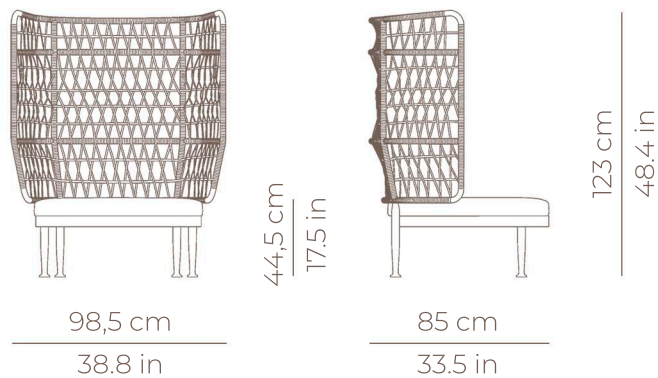

CURIO

HIGH BACK LOUNGE CHAIR
REF.: 80146

Materials

Powder coated aluminum frame. Rope 15 mm.

Dimensions

Weight: 25,2 Kg / 55.56 lb
Volume: 1,23 m³

Fecha: 09-01-2025

CURIO

HIGH BACK LOUNGE CHAIR
REF.: 80146

Finish

76 Merlot -
Burdeaux

79 Mineral White -
Earth

77 Gunmetal Grey -
Fossil Grey

Cushion content

Polyurethane Foam 35Kg HR Density.

Fabric