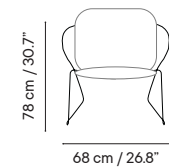

Technical specifications

iSi 9152 + iSi 6000
Poltrona fluffy cushion
NEW