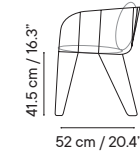

OLIVO

OLIVO

Technical specifications

iSi 8151 + iSi 6000
Poltrona fluffy cushion
NEW

iSi 8082 + iSi 6001
Lounge fluffy cushion
NEW

iSi 8082 + iSi 6001 + iSi 6061
Lounge fluffy cushion
+ two decorative cushions
NEW