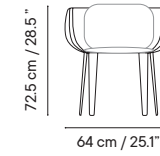

OLIVO

OLIVO

Technical specifications

iSi 8151 + iSi 6000
Poltrona fluffy cushion
NEW

iSi 8082 + iSi 6001
Lounge fluffy cushion
NEW

iSi 8082 + iSi 6001 + iSi 6061
Lounge fluffy cushion
+ two decorative cushions
NEW