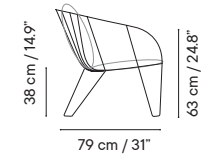

OLIVO

OLIVO

Technical specifications

iSi 8151 + iSi 6000
Poltrona fluffy cushion
NEW

iSi 8082 + iSi 6001
Lounge fluffy cushion
NEW

iSi 8082 + iSi 6001 + iSi 6061
Lounge fluffy cushion
+ two decorative cushions
NEW