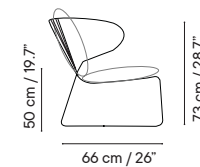

Technical specifications

iSi 9152 + iSi 6000
Poltrona fluffy cushion
NEW