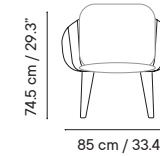

OLIVO

OLIVO

Technical specifications

iSi 8151 + iSi 6000
Poltrona fluffy cushion
NEW

iSi 8082 + iSi 6001
Lounge fluffy cushion
NEW

iSi 8082 + iSi 6001 + iSi 6061
Lounge fluffy cushion
+ two decorative cushions
NEW